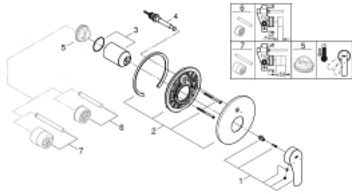

19 450 243 3 EUROSMART SINGLE-LEVER BATH MIXER

PRODUCT DESCRIPTION

- Colour: matte black
- trim set for use with rough-in box 33 963 001 or 33 965 001
- without concealed body
- metal lever
- GROHE FastFixation escutcheon with covered fixation
- automatic diverter: bath/shower
- escutcheon- and shaft-sealing
- metal wall escutcheon
- professional edition

19 450 243 3 EUROSMART SINGLE-LEVER BATH MIXER

SPARE PARTS, February 2023 – now

- 1: Lever (Spare part-nr. 485492430)
- 2: escutcheon (Spare part-nr. 469052430)
- 3: cap (Spare part-nr. 068742430)
- 4: diverter (Spare part-nr. 467372430)
- 5: Temperature limiter (Spare part-nr. 46308000)*
- 6: Extension set (Spare part-nr. 46191000)*
- 7: Extension set (Spare part-nr. 46343000)*