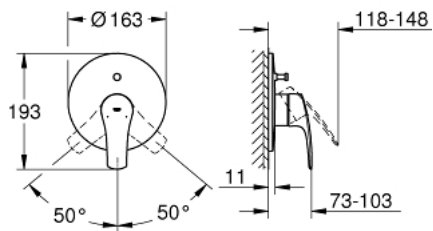

19 450 243 3 EUROSMART SINGLE-LEVER BATH MIXER

PRODUCT DESCRIPTION

- Colour: matte black
- trim set for use with rough-in box 33 963 001 or 33 965 001
- without concealed body
- metal lever
- GROHE FastFixation escutcheon with covered fixation
- automatic diverter: bath/shower
- escutcheon- and shaft-sealing
- metal wall escutcheon
- professional edition

19 450 243 3 EUROSMART SINGLE-LEVER BATH MIXER

SPARE PARTS, February 2023 – now

- 1: Lever (Spare part-nr. 485492430)
- 2: escutcheon (Spare part-nr. 469052430)
- 3: cap (Spare part-nr. 068742430)
- 4: diverter (Spare part-nr. 467372430)
- 5: Temperature limiter (Spare part-nr. 46308000)*
- 6: Extension set (Spare part-nr. 46191000)*
- 7: Extension set (Spare part-nr. 46343000)*