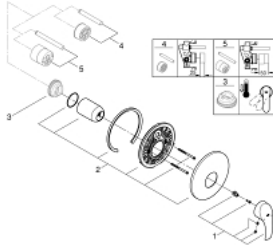

19 451 002 EUROSMART SINGLE-LEVER SHOWER MIXER

PRODUCT DESCRIPTION

- Colour: chrome
- trim set for use with rough-in box 33 963 001, 33 964 001, 33 965 001
- without concealed body
- metal lever
- GROHE LongLife finish
- GROHE FastFixation covered fixation
- escutcheon- and shaft-sealing
- metal wall escutcheon

19 451 002 EUROSMART SINGLE-LEVER SHOWER MIXER

SPARE PARTS, October 2013 – now

- 1: Lever (Spare part-nr. 46903000)
 - 2: Escutcheon (Spare part-nr. 46904000)
 - 3: Temperature limiter (Spare part-nr. 46308000)*
 - 4: Extension set (Spare part-nr. 46191000)*
 - 5: Extension set (Spare part-nr. 46343000)*
- * Optional accessories