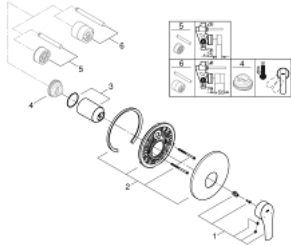

19 451 243 3 EUROSMART SINGLE-LEVER SHOWER MIXER

PRODUCT DESCRIPTION

- Colour: matte black
- trim set for use with rough-in set 33 964 001
- without concealed body
- metal lever
- GROHE FastFixation escutcheon with covered fixation
- escutcheon- and shaft-sealing
- metal wall escutcheon
- professional edition

19 451 243 3 **EUROSMART SINGLE-LEVER SHOWER MIXER**

SPARE PARTS, February 2023 – now

- 1: Lever (Spare part-nr. 485492430)
- 2: escutcheon (Spare part-nr. 469042430)
- 3: cap (Spare part-nr. 068742430)
- 4: Temperature limiter (Spare part-nr. 46308000)*
- 5: Extension set (Spare part-nr. 46191000)*
- 6: Extension set (Spare part-nr. 46343000)*