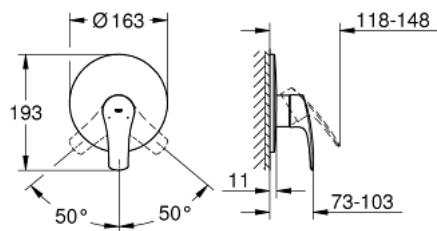

19 451 243 3 EUROSMART SINGLE-LEVER SHOWER MIXER

PRODUCT DESCRIPTION

- Colour: matte black
- trim set for use with rough-in set 33 964 001
- without concealed body
- metal lever
- GROHE FastFixation escutcheon with covered fixation
- escutcheon- and shaft-sealing
- metal wall escutcheon
- professional edition

19 451 243 3 **EUROSMART SINGLE-LEVER SHOWER MIXER**

SPARE PARTS, February 2023 – now

- 1: Lever (Spare part-nr. 485492430)
- 2: escutcheon (Spare part-nr. 469042430)
- 3: cap (Spare part-nr. 068742430)
- 4: Temperature limiter (Spare part-nr. 46308000)*
- 5: Extension set (Spare part-nr. 46191000)*
- 6: Extension set (Spare part-nr. 46343000)*