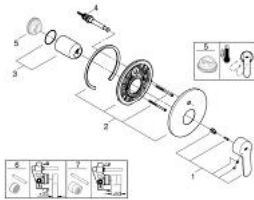

### PRODUCT DESCRIPTION

- Colour: chrome
- trim set for use with rough-in box 33 963 001 or 33 965 001
- without concealed body
- metal lever
- GROHE LongLife finish
- automatic diverter: bath/shower
- escutcheon- and shaft-sealing
- wall escutcheon
- covered fixing

### SPARE PARTS, December 2015 – now

- 1: Lever (Spare part-nr. 46752000)
- 2: Escutcheon (Spare part-nr. 46905000)
- 3: Cap (Spare part-nr. 02693000)
- 4: Diverter (Spare part-nr. 46737000)
- 5: Temperature limiter (Spare part-nr. 46308000)\*
- 6: Extension set (Spare part-nr. 46191000)\*
- 7: Extension set (Spare part-nr. 46343000)\*