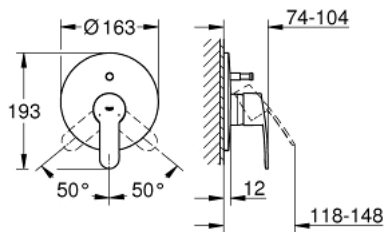

### PRODUCT DESCRIPTION

- Colour: chrome
- trim set for use with rough-in box 33 963 001 or 33 965 001
- without concealed body
- metal lever
- GROHE LongLife finish
- automatic diverter: bath/shower
- escutcheon- and shaft-sealing
- wall escutcheon
- covered fixing