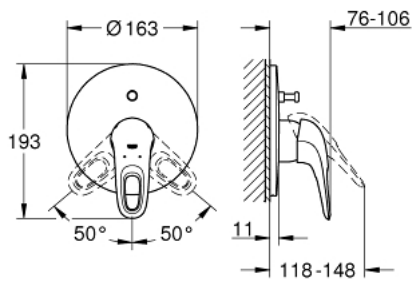

## 19 506 003 EUROSTYLE SINGLE-LEVER BATH MIXER

### PRODUCT DESCRIPTION

- Colour: chrome
- trim set for use with rough-in box 33 963 001 or 33 965 001
- without concealed body
- GROHE LongLife finish
- GROHE FastFixation covered fixation
- automatic diverter: bath/shower
- escutcheon- and shaft-sealing
- metal wall escutcheon

### SPARE PARTS, January 2015 – now

- 1: Lever (Spare part-nr. 46940000)
  - 2: Escutcheon (Spare part-nr. 46905000)
  - 3: Diverter (Spare part-nr. 46737000)
  - 4: Temperature limiter (Spare part-nr. 46308000)\*
  - 5: Extension set (Spare part-nr. 46191000)\*
  - 6: Extension set (Spare part-nr. 46343000)\*
- \* Optional accessories