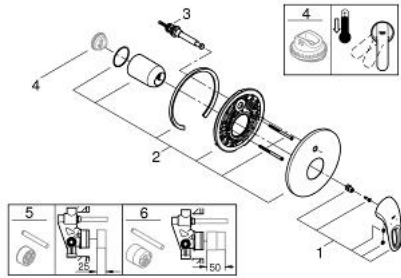

## 19 506 003 EUROSTYLE SINGLE-LEVER BATH MIXER

### PRODUCT DESCRIPTION

- Colour: chrome
- trim set for use with rough-in box 33 963 001 or 33 965 001
- without concealed body
- GROHE LongLife finish
- GROHE FastFixation covered fixation
- automatic diverter: bath/shower
- escutcheon- and shaft-sealing
- metal wall escutcheon

### SPARE PARTS, January 2015 – now

- 1: Lever (Spare part-nr. 46940000)
  - 2: Escutcheon (Spare part-nr. 46905000)
  - 3: Diverter (Spare part-nr. 46737000)
  - 4: Temperature limiter (Spare part-nr. 46308000)\*
  - 5: Extension set (Spare part-nr. 46191000)\*
  - 6: Extension set (Spare part-nr. 46343000)\*
- \* Optional accessories