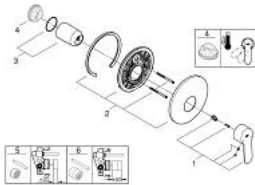

19 507 002 EUROSTYLE COSMOPOLITAN SINGLE-LEVER SHOWER MIXER

PRODUCT DESCRIPTION

- Colour: chrome
- trim set for use with rough-in box 33 963 001, 33 964 001, 33 965 001
- without concealed body
- metal lever
- GROHE LongLife finish
- escutcheon- and shaft-sealing
- wall escutcheon
- covered fixing

19 507 002 EUROSTYLE COSMOPOLITAN SINGLE-LEVER SHOWER MIXER

SPARE PARTS, December 2015 – now

- 1: Lever (Spare part-nr. 46752000)
- 2: Escutcheon (Spare part-nr. 46904000)
- 3: Cap (Spare part-nr. 02693000)
- 4: Temperature limiter (Spare part-nr. 46308000)*
- 5: Extension set (Spare part-nr. 46191000)*
- 6: Extension set (Spare part-nr. 46343000)*