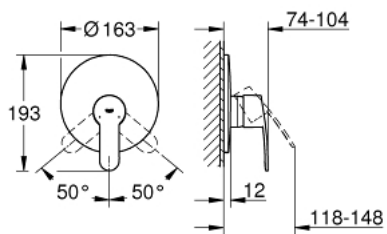

19 507 002 EUROSTYLE COSMOPOLITAN SINGLE-LEVER SHOWER MIXER

PRODUCT DESCRIPTION

- Colour: chrome
- trim set for use with rough-in box 33 963 001, 33 964 001, 33 965 001
- without concealed body
- metal lever
- GROHE LongLife finish
- escutcheon- and shaft-sealing
- wall escutcheon
- covered fixing

19 507 002 EUROSTYLE COSMOPOLITAN SINGLE-LEVER SHOWER MIXER

SPARE PARTS, December 2015 – now

- 1: Lever (Spare part-nr. 46752000)
- 2: Escutcheon (Spare part-nr. 46904000)
- 3: Cap (Spare part-nr. 02693000)
- 4: Temperature limiter (Spare part-nr. 46308000)*
- 5: Extension set (Spare part-nr. 46191000)*
- 6: Extension set (Spare part-nr. 46343000)*