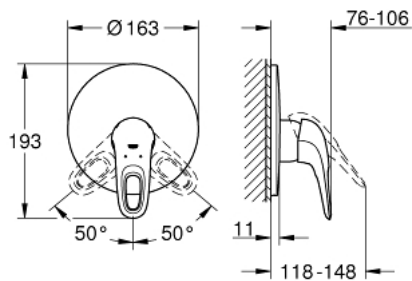

## 19 507 003 EUROSTYLE SINGLE-LEVER SHOWER MIXER

### PRODUCT DESCRIPTION

- Colour: chrome
- trim set for use with rough-in box 33 963 001, 33 964 001, 33 965 001
- without concealed body
- loop metal lever
- GROHE LongLife finish
- GROHE FastFixation covered fixation
- escutcheon- and shaft-sealing
- metal wall escutcheon

## 19 507 003 EUROSTYLE SINGLE-LEVER SHOWER MIXER

**SPARE PARTS**, January 2015 – now

- 1: Lever (Spare part-nr. 46940000)
- 2: Escutcheon (Spare part-nr. 46904000)
- 3: Temperature limiter (Spare part-nr. 46308000)\*
- 4: Extension set (Spare part-nr. 46191000)\*
- 5: Extension set (Spare part-nr. 46343000)\*
- \* Optional accessories