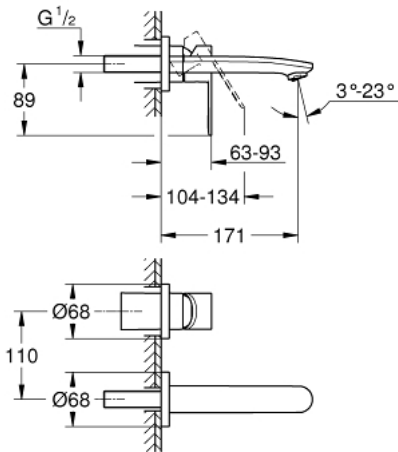

19 571 002 **EUROSTYLE COSMOPOLITAN TWO-HOLE BASIN MIXER**
S-SIZE

PRODUCT DESCRIPTION

- Colour: chrome
- wall mounted
- trim set for use with rough-in set 23 571 000 / 32 635 000
- without concealed body
- metal escutcheon
- metal lever
- GROHE LongLife finish
- GROHE AquaGuide adjustable mousseur
- center distance 110 mm
- projection 171 mm

19 571 002 **EUROSTYLE COSMOPOLITAN TWO-HOLE BASIN MIXER**
S-SIZE

SPARE PARTS, February 2019 – now

- 1: Lever (Spare part-nr. 46751000)
- 2: Flow straightener (Spare part-nr. 64451000)
- 3: Extension (Spare part-nr. 46943000)*