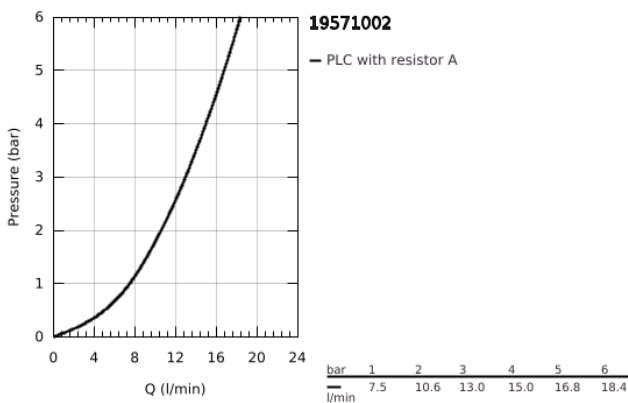

19 571 002 **EUROSTYLE COSMOPOLITAN TWO-HOLE BASIN MIXER**
S-SIZE

PRODUCT DESCRIPTION

- Colour: chrome
- wall mounted
- trim set for use with rough-in set 23 571 000 / 32 635 000
- without concealed body
- metal escutcheon
- metal lever
- GROHE LongLife finish
- GROHE AquaGuide adjustable mousseur
- center distance 110 mm
- projection 171 mm

19 571 002 **EUROSTYLE COSMOPOLITAN TWO-HOLE BASIN MIXER**
S-SIZE

SPARE PARTS, February 2019 – now

- 1: Lever (Spare part-nr. 46751000)
- 2: Flow straightener (Spare part-nr. 64451000)
- 3: Extension (Spare part-nr. 46943000)*