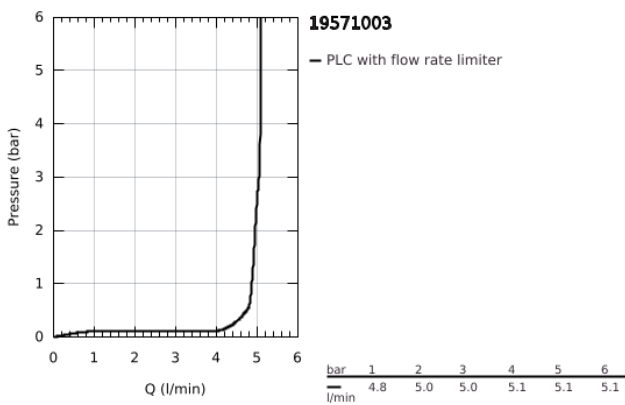

19 571 003 **EUROSTYLE TWO-HOLE BASIN MIXER**  
**M-SIZE**

**PRODUCT DESCRIPTION**

- Colour: chrome
- wall mounted
- without concealed body
- trim set for use with rough-in set 23 571 000 / 32 635 000
- metal escutcheon
- loop metal lever
- GROHE LongLife finish
- GROHE EcoJoy - less water, perfect flow
- maximum flow rate (at 3 bar): 5 l/min
- GROHE AquaGuide adjustable mousseur
- center distance 110 mm
- projection 203 mm

19 571 003 **EUROSTYLE TWO-HOLE BASIN MIXER**  
**M-SIZE**

**SPARE PARTS**, January 2015 – now

- 1: Lever (Spare part-nr. 46941000)
- 2: Flow straightener (Spare part-nr. 46837000)
- 3: Extension (Spare part-nr. 46943000)\*