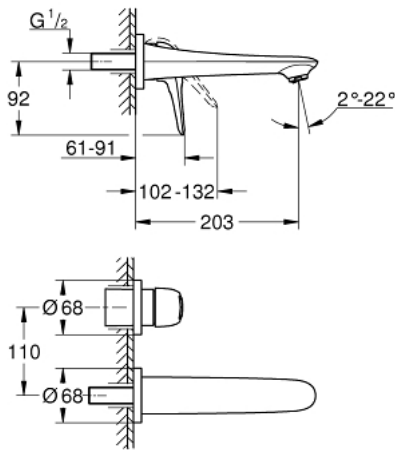

19 571 003 **EUROSTYLE TWO-HOLE BASIN MIXER**  
**M-SIZE**

**PRODUCT DESCRIPTION**

- Colour: chrome
- wall mounted
- without concealed body
- trim set for use with rough-in set 23 571 000 / 32 635 000
- metal escutcheon
- loop metal lever
- GROHE LongLife finish
- GROHE EcoJoy - less water, perfect flow
- maximum flow rate (at 3 bar): 5 l/min
- GROHE AquaGuide adjustable mousseur
- center distance 110 mm
- projection 203 mm

19 571 003 **EUROSTYLE TWO-HOLE BASIN MIXER**  
**M-SIZE**

**SPARE PARTS**, January 2015 – now

- 1: Lever (Spare part-nr. 46941000)
- 2: Flow straightener (Spare part-nr. 46837000)
- 3: Extension (Spare part-nr. 46943000)\*