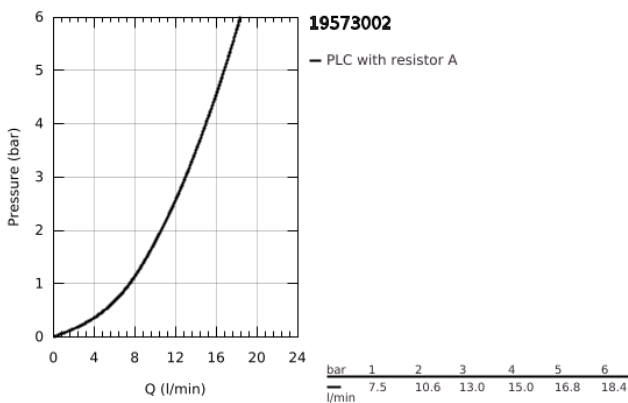

19 573 002 EURODISC COSMOPOLITAN TWO-HOLE BASIN MIXER M-SIZE

PRODUCT DESCRIPTION

- Colour: chrome
- wall mounted
- trim set for use with rough-in set 23 571 000 / 32 635 000
- without concealed body
- metal escutcheon
- metal lever
- GROHE LongLife finish
- GROHE AquaGuide
- center distance 110 mm
- projection 170 mm
- min. recommended pressure 1.0 bar

19 573 002 **EURODISC COSMOPOLITAN TWO-HOLE BASIN MIXER**
M-SIZE

SPARE PARTS, September 2019 – now

1: Lever (Spare part-nr. 46742000)

2: Flow straightener (Spare part-nr. 64451000)

3: Extension (Spare part-nr. 46943000)*