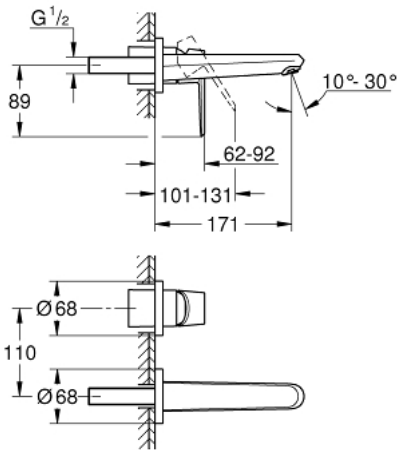

19 573 002 EURODISC COSMOPOLITAN TWO-HOLE BASIN MIXER M-SIZE

PRODUCT DESCRIPTION

- Colour: chrome
- wall mounted
- trim set for use with rough-in set 23 571 000 / 32 635 000
- without concealed body
- metal escutcheon
- metal lever
- GROHE LongLife finish
- GROHE AquaGuide
- center distance 110 mm
- projection 170 mm
- min. recommended pressure 1.0 bar

19 573 002 **EURODISC COSMOPOLITAN TWO-HOLE BASIN MIXER**
M-SIZE

SPARE PARTS, September 2019 – now

1: Lever (Spare part-nr. 46742000)

2: Flow straightener (Spare part-nr. 64451000)

3: Extension (Spare part-nr. 46943000)*