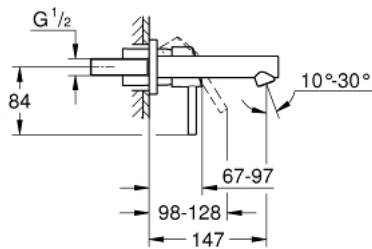

19 575 001 **CONCETTO TWO-HOLE BASIN MIXER**  
**S-SIZE**

**PRODUCT DESCRIPTION**

- Colour: chrome
- wall mounted
- trim set for use with rough-in set 23 571 000 / 32 635 000
- without concealed body
- metal escutcheon
- metal lever
- GROHE LongLife finish
- GROHE AquaGuide adjustable mousseur
- center distance 110 mm
- projection 147 mm

19 575 001 **CONCETTO TWO-HOLE BASIN MIXER**  
**S-SIZE**

**SPARE PARTS**, March 2010 – now

1: Lever (Spare part-nr. 46756000)

2: Mousseur (Spare part-nr. 48072000)

3: Extension (Spare part-nr. 46627000)\*