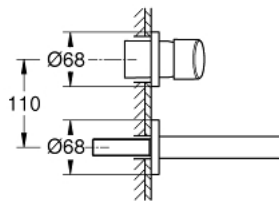

19 575 001 **CONCETTO TWO-HOLE BASIN MIXER**  
**S-SIZE**

**PRODUCT DESCRIPTION**

- Colour: chrome
- wall mounted
- trim set for use with rough-in set 23 571 000 / 32 635 000
- without concealed body
- metal escutcheon
- metal lever
- GROHE LongLife finish
- GROHE AquaGuide adjustable mousseur
- center distance 110 mm
- projection 147 mm

19 575 001 **CONCETTO TWO-HOLE BASIN MIXER**  
**S-SIZE**

**SPARE PARTS**, March 2010 – now

1: Lever (Spare part-nr. 46756000)

2: Mousseur (Spare part-nr. 48072000)

3: Extension (Spare part-nr. 46627000)\*