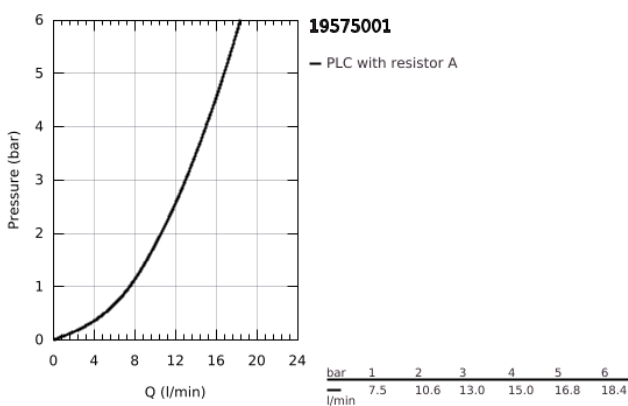

19 575 001 **CONCETTO TWO-HOLE BASIN MIXER**  
**S-SIZE**

**PRODUCT DESCRIPTION**

- Colour: chrome
- wall mounted
- trim set for use with rough-in set 23 571 000 / 32 635 000
- without concealed body
- metal escutcheon
- metal lever
- GROHE LongLife finish
- GROHE AquaGuide adjustable mousseur
- center distance 110 mm
- projection 147 mm

19 575 001 **CONCETTO TWO-HOLE BASIN MIXER**  
**S-SIZE**

**SPARE PARTS**, March 2010 – now

1: Lever (Spare part-nr. 46756000)

2: Mousseur (Spare part-nr. 48072000)

3: Extension (Spare part-nr. 46627000)\*