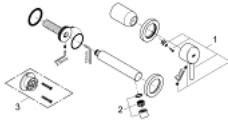

19 575 001 **CONCETTO TWO-HOLE BASIN MIXER**  
**S-SIZE**

**PRODUCT DESCRIPTION**

- Colour: chrome
- wall mounted
- trim set for use with rough-in set 23 571 000 / 32 635 000
- without concealed body
- metal escutcheon
- metal lever
- GROHE LongLife finish
- GROHE AquaGuide adjustable mousseur
- center distance 110 mm
- projection 147 mm

19 575 001 **CONCETTO TWO-HOLE BASIN MIXER**  
**S-SIZE**

**SPARE PARTS**, March 2010 – now

1: Lever (Spare part-nr. 46756000)

2: Mousseur (Spare part-nr. 48072000)

3: Extension (Spare part-nr. 46627000)\*