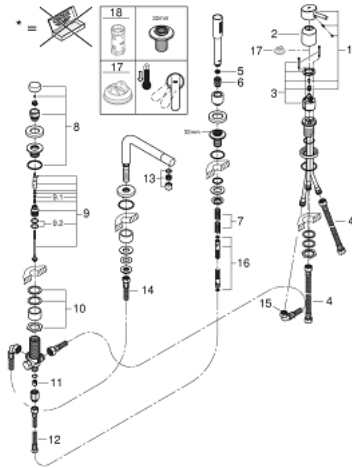

19 576 002 CONCETTO FOUR-HOLE SINGLE-LEVER BATH COMBINATION

PRODUCT DESCRIPTION

- Colour: chrome
- GROHE SilkMove 46 mm ceramic cartridge
- GROHE LongLife finish
- consisting of:
 - pre-assembled spout fixing
 - single lever mixer operating element
 - bath inlet with mousseur
 - diverter bath/shower
- Euphoria Cosmopolitan hand shower 6.6 l/min
- metal shower hose 2000 mm (always chrome for any colour of the set)
- flexible connection hoses
- connection for shower hose
- protected against backflow
- can be used with 29 037 000
- min. recommended pressure 1.0 bar

19 576 002 CONCETTO FOUR-HOLE SINGLE-LEVER BATH COMBINATION

SPARE PARTS, November 2016 – now

- 1: Lever (Spare part-nr. 46723000)
- 2: Cap (Spare part-nr. 46727000)
- 3: Cartridge (Spare part-nr. 46048000)
- 4: Tube (Spare part-nr. 07227000)
- 5: Dirt strainer (Spare part-nr. 0700200M)
- 6: Cone nut (Spare part-nr. 08864000)
- 7: Spring (Spare part-nr. 00869000)
- 8: Diverter knob (Spare part-nr. 46721000)
- 9: Diverter (Spare part-nr. 45443000)
- 9.1: Sealing washer $\varnothing 6 \times \varnothing 2$ (Spare part-nr. 0128300M)
- 9.2: Sealing washer (Spare part-nr. 0120500M)
- 10: Repl. kit for shank fastening (Spare part-nr. 45444000)
- 11: Non-return valve (Spare part-nr. 08565000)
- 12: Tube (Spare part-nr. 07300000)
- 13: Flow straightener (Spare part-nr. 46724000)
- 14: Tube (Spare part-nr. 48018000)
- 15: Tube (Spare part-nr. 48017000)
- 16: Metal hose (Spare part-nr. 28146000)
- 17: Temperature limiter (Spare part-nr. 46375000)*
- 18: Socket Spanner (Spare part-nr. 19332000)*