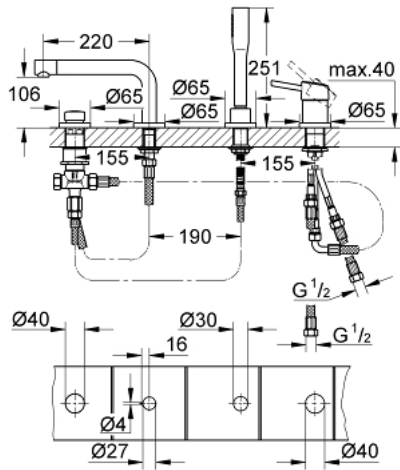

19 576 002 CONCETTO FOUR-HOLE SINGLE-LEVER BATH COMBINATION

PRODUCT DESCRIPTION

- Colour: chrome
- GROHE SilkMove 46 mm ceramic cartridge
- GROHE LongLife finish
- consisting of:
 - pre-assembled spout fixing
 - single lever mixer operating element
 - bath inlet with mousseur
 - diverter bath/shower
- Euphoria Cosmopolitan hand shower 6.6 l/min
- metal shower hose 2000 mm (always chrome for any colour of the set)
- flexible connection hoses
- connection for shower hose
- protected against backflow
- can be used with 29 037 000
- min. recommended pressure 1.0 bar

19 576 002 CONCETTO FOUR-HOLE SINGLE-LEVER BATH COMBINATION

SPARE PARTS, November 2016 – now

- 1: Lever (Spare part-nr. 46723000)
- 2: Cap (Spare part-nr. 46727000)
- 3: Cartridge (Spare part-nr. 46048000)
- 4: Tube (Spare part-nr. 07227000)
- 5: Dirt strainer (Spare part-nr. 0700200M)
- 6: Cone nut (Spare part-nr. 08864000)
- 7: Spring (Spare part-nr. 00869000)
- 8: Diverter knob (Spare part-nr. 46721000)
- 9: Diverter (Spare part-nr. 45443000)
- 9.1: Sealing washer $\varnothing 6 \times \varnothing 2$ (Spare part-nr. 0128300M)
- 9.2: Sealing washer (Spare part-nr. 0120500M)
- 10: Repl. kit for shank fastening (Spare part-nr. 45444000)
- 11: Non-return valve (Spare part-nr. 08565000)
- 12: Tube (Spare part-nr. 07300000)
- 13: Flow straightener (Spare part-nr. 46724000)
- 14: Tube (Spare part-nr. 48018000)
- 15: Tube (Spare part-nr. 48017000)
- 16: Metal hose (Spare part-nr. 28146000)
- 17: Temperature limiter (Spare part-nr. 46375000)*
- 18: Socket Spanner (Spare part-nr. 19332000)*