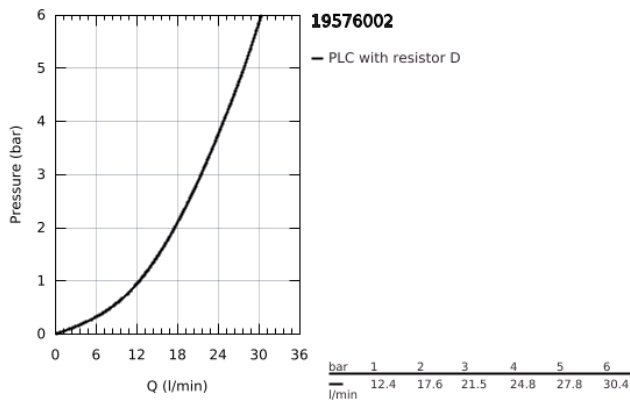

19 576 002 CONCETTO FOUR-HOLE SINGLE-LEVER BATH COMBINATION

PRODUCT DESCRIPTION

- Colour: chrome
- GROHE SilkMove 46 mm ceramic cartridge
- GROHE LongLife finish
- consisting of:
 - pre-assembled spout fixing
 - single lever mixer operating element
 - bath inlet with mousseur
 - diverter bath/shower
- Euphoria Cosmopolitan hand shower 6.6 l/min
- metal shower hose 2000 mm (always chrome for any colour of the set)
- flexible connection hoses
- connection for shower hose
- protected against backflow
- can be used with 29 037 000
- min. recommended pressure 1.0 bar

19 576 002 CONCETTO FOUR-HOLE SINGLE-LEVER BATH COMBINATION

SPARE PARTS, November 2016 – now

- 1: Lever (Spare part-nr. 46723000)
- 2: Cap (Spare part-nr. 46727000)
- 3: Cartridge (Spare part-nr. 46048000)
- 4: Tube (Spare part-nr. 07227000)
- 5: Dirt strainer (Spare part-nr. 0700200M)
- 6: Cone nut (Spare part-nr. 08864000)
- 7: Spring (Spare part-nr. 00869000)
- 8: Diverter knob (Spare part-nr. 46721000)
- 9: Diverter (Spare part-nr. 45443000)
- 9.1: Sealing washer $\varnothing 6 \times \varnothing 2$ (Spare part-nr. 0128300M)
- 9.2: Sealing washer (Spare part-nr. 0120500M)
- 10: Repl. kit for shank fastening (Spare part-nr. 45444000)
- 11: Non-return valve (Spare part-nr. 08565000)
- 12: Tube (Spare part-nr. 07300000)
- 13: Flow straightener (Spare part-nr. 46724000)
- 14: Tube (Spare part-nr. 48018000)
- 15: Tube (Spare part-nr. 48017000)
- 16: Metal hose (Spare part-nr. 28146000)
- 17: Temperature limiter (Spare part-nr. 46375000)*
- 18: Socket Spanner (Spare part-nr. 19332000)*