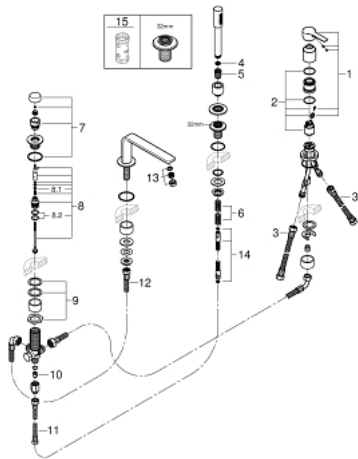

19 577 AL1 LINEARE FOUR-HOLE SINGLE-LEVER BATH COMBINATION

PRODUCT DESCRIPTION

- Colour: brushed hard graphite
- GROHE SilkMove 35 mm ceramic cartridge
- with temperature limiter
- GROHE LongLife finish
- pre-assembled spout fixing
- single lever mixer operating element
- metal lever
- bath inlet with mousseur
- diverter bath/shower
- metal stick hand shower
- metal shower hose 2000 mm (always chrome for any colour of the set)
- flexible connection hoses
- connection for shower hose
- protected against backflow
- for use with 29 037 000
- min. recommended pressure 1.0 bar

19 577 AL1 LINEARE FOUR-HOLE SINGLE-LEVER BATH COMBINATION

SPARE PARTS, March 2019 – now

- 1: Lever (Spare part-nr. 46983AL0)
 - 2: Cartridge (Spare part-nr. 46374000)
 - 3: Tube (Spare part-nr. 07227000)
 - 4: Dirt strainer (Spare part-nr. 0700200M)
 - 5: Cone nut (Spare part-nr. 08864AL0)
 - 6: Spring (Spare part-nr. 00869000)
 - 7: Diverter knob (Spare part-nr. 46721AL0)
 - 8: Diverter (Spare part-nr. 45443000)
 - 8.1: Sealing washer $\varnothing 6 \times \varnothing 2$ (Spare part-nr. 0128300M)
 - 8.2: Sealing washer (Spare part-nr. 0120500M)
 - 9: Repl. kit for shank fastening (Spare part-nr. 45444000)
 - 10: Non-return valve (Spare part-nr. 08565000)
 - 11: Tube (Spare part-nr. 07300000)
 - 12: Tube (Spare part-nr. 48018000)
 - 13: Mousseur (Spare part-nr. 13941AL0)
 - 14: Metal hose (Spare part-nr. 28146000)
 - 15: Socket Spanner (Spare part-nr. 19332000)*
- * Optional accessories