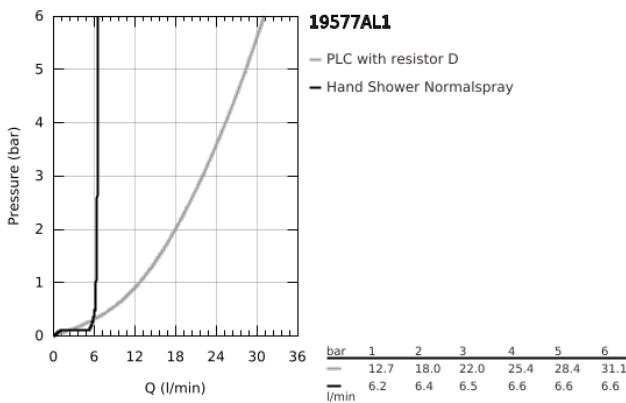

19 577 AL1 LINEARE FOUR-HOLE SINGLE-LEVER BATH COMBINATION

PRODUCT DESCRIPTION

- Colour: brushed hard graphite
- GROHE SilkMove 35 mm ceramic cartridge
- with temperature limiter
- GROHE LongLife finish
- pre-assembled spout fixing
- single lever mixer operating element
- metal lever
- bath inlet with mousseur
- diverter bath/shower
- metal stick hand shower
- metal shower hose 2000 mm (always chrome for any colour of the set)
- flexible connection hoses
- connection for shower hose
- protected against backflow
- for use with 29 037 000
- min. recommended pressure 1.0 bar

19 577 AL1 LINEARE FOUR-HOLE SINGLE-LEVER BATH COMBINATION

SPARE PARTS, March 2019 – now

- 1: Lever (Spare part-nr. 46983AL0)
 - 2: Cartridge (Spare part-nr. 46374000)
 - 3: Tube (Spare part-nr. 07227000)
 - 4: Dirt strainer (Spare part-nr. 0700200M)
 - 5: Cone nut (Spare part-nr. 08864AL0)
 - 6: Spring (Spare part-nr. 00869000)
 - 7: Diverter knob (Spare part-nr. 46721AL0)
 - 8: Diverter (Spare part-nr. 45443000)
 - 8.1: Sealing washer $\varnothing 6 \times \varnothing 2$ (Spare part-nr. 0128300M)
 - 8.2: Sealing washer (Spare part-nr. 0120500M)
 - 9: Repl. kit for shank fastening (Spare part-nr. 45444000)
 - 10: Non-return valve (Spare part-nr. 08565000)
 - 11: Tube (Spare part-nr. 07300000)
 - 12: Tube (Spare part-nr. 48018000)
 - 13: Mousseur (Spare part-nr. 13941AL0)
 - 14: Metal hose (Spare part-nr. 28146000)
 - 15: Socket Spanner (Spare part-nr. 19332000)*
- * Optional accessories