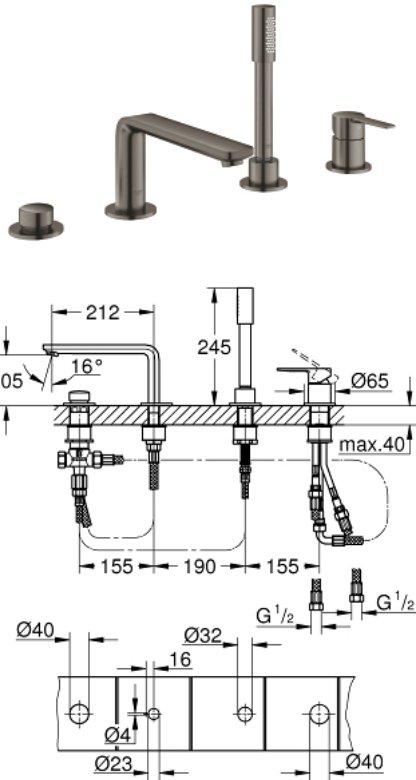

19 577 AL1 LINEARE FOUR-HOLE SINGLE-LEVER BATH COMBINATION

PRODUCT DESCRIPTION

- Colour: brushed hard graphite
- GROHE SilkMove 35 mm ceramic cartridge
- with temperature limiter
- GROHE LongLife finish
- pre-assembled spout fixing
- single lever mixer operating element
- metal lever
- bath inlet with mousseur
- diverter bath/shower
- metal stick hand shower
- metal shower hose 2000 mm (always chrome for any colour of the set)
- flexible connection hoses
- connection for shower hose
- protected against backflow
- for use with 29 037 000
- min. recommended pressure 1.0 bar

19 577 AL1 LINEARE FOUR-HOLE SINGLE-LEVER BATH COMBINATION

SPARE PARTS, March 2019 – now

- 1: Lever (Spare part-nr. 46983AL0)
 - 2: Cartridge (Spare part-nr. 46374000)
 - 3: Tube (Spare part-nr. 07227000)
 - 4: Dirt strainer (Spare part-nr. 0700200M)
 - 5: Cone nut (Spare part-nr. 08864AL0)
 - 6: Spring (Spare part-nr. 00869000)
 - 7: Diverter knob (Spare part-nr. 46721AL0)
 - 8: Diverter (Spare part-nr. 45443000)
 - 8.1: Sealing washer $\varnothing 6 \times \varnothing 2$ (Spare part-nr. 0128300M)
 - 8.2: Sealing washer (Spare part-nr. 0120500M)
 - 9: Repl. kit for shank fastening (Spare part-nr. 45444000)
 - 10: Non-return valve (Spare part-nr. 08565000)
 - 11: Tube (Spare part-nr. 07300000)
 - 12: Tube (Spare part-nr. 48018000)
 - 13: Mousseur (Spare part-nr. 13941AL0)
 - 14: Metal hose (Spare part-nr. 28146000)
 - 15: Socket Spanner (Spare part-nr. 19332000)*
- * Optional accessories