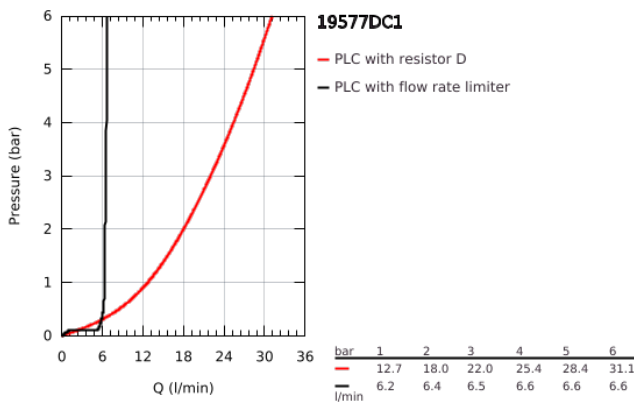

19 577 DC1 LINEARE FOUR-HOLE SINGLE-LEVER BATH COMBINATION

PRODUCT DESCRIPTION

- Colour: Supersteel
- GROHE SilkMove 35 mm ceramic cartridge
- with temperature limiter
- GROHE LongLife finish
- pre-assembled spout fixing
- single lever mixer operating element
- metal lever
- bath inlet with mousseur
- diverter bath/shower
- metal stick hand shower
- metal shower hose 2000 mm (always chrome for any colour of the set)
- flexible connection hoses
- connection for shower hose
- protected against backflow
- for use with 29 037 000
- min. recommended pressure 1.0 bar

19 577 DC1 LINEARE FOUR-HOLE SINGLE-LEVER BATH COMBINATION

SPARE PARTS, September 2016 – now

- 1: Lever (Spare part-nr. 46983DC0)
 - 2: Cartridge (Spare part-nr. 46374000)
 - 3: Tube (Spare part-nr. 07227000)
 - 4: Dirt strainer (Spare part-nr. 0700200M)
 - 5: Cone nut (Spare part-nr. 08864DC0)
 - 6: Spring (Spare part-nr. 00869000)
 - 7: Diverter knob (Spare part-nr. 46721DC0)
 - 8: Diverter (Spare part-nr. 45443000)
 - 8.1: Sealing washer $\varnothing 6 \times \varnothing 2$ (Spare part-nr. 0128300M)
 - 8.2: Sealing washer (Spare part-nr. 0120500M)
 - 9: Repl. kit for shank fastening (Spare part-nr. 45444000)
 - 10: Non-return valve (Spare part-nr. 08565000)
 - 11: Tube (Spare part-nr. 07300000)
 - 12: Tube (Spare part-nr. 48018000)
 - 13: Mousseur (Spare part-nr. 13941DC0)
 - 14: Metal hose (Spare part-nr. 28146000)
 - 15: Socket Spanner (Spare part-nr. 19332000)*
- * Optional accessories