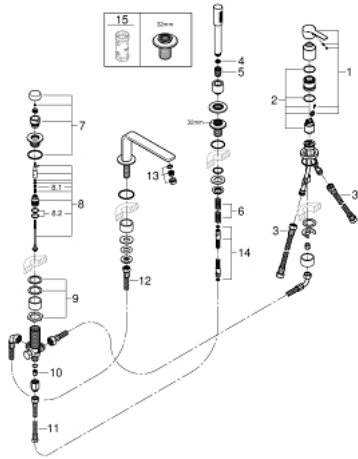

19 577 DC1 LINEARE FOUR-HOLE SINGLE-LEVER BATH COMBINATION

PRODUCT DESCRIPTION

- Colour: Supersteel
- GROHE SilkMove 35 mm ceramic cartridge
- with temperature limiter
- GROHE LongLife finish
- pre-assembled spout fixing
- single lever mixer operating element
- metal lever
- bath inlet with mousseur
- diverter bath/shower
- metal stick hand shower
- metal shower hose 2000 mm (always chrome for any colour of the set)
- flexible connection hoses
- connection for shower hose
- protected against backflow
- for use with 29 037 000
- min. recommended pressure 1.0 bar

19 577 DC1 LINEARE FOUR-HOLE SINGLE-LEVER BATH COMBINATION

SPARE PARTS, September 2016 – now

- 1: Lever (Spare part-nr. 46983DC0)
 - 2: Cartridge (Spare part-nr. 46374000)
 - 3: Tube (Spare part-nr. 07227000)
 - 4: Dirt strainer (Spare part-nr. 0700200M)
 - 5: Cone nut (Spare part-nr. 08864DC0)
 - 6: Spring (Spare part-nr. 00869000)
 - 7: Diverter knob (Spare part-nr. 46721DC0)
 - 8: Diverter (Spare part-nr. 45443000)
 - 8.1: Sealing washer $\varnothing 6 \times \varnothing 2$ (Spare part-nr. 0128300M)
 - 8.2: Sealing washer (Spare part-nr. 0120500M)
 - 9: Repl. kit for shank fastening (Spare part-nr. 45444000)
 - 10: Non-return valve (Spare part-nr. 08565000)
 - 11: Tube (Spare part-nr. 07300000)
 - 12: Tube (Spare part-nr. 48018000)
 - 13: Mousseur (Spare part-nr. 13941DC0)
 - 14: Metal hose (Spare part-nr. 28146000)
 - 15: Socket Spanner (Spare part-nr. 19332000)*
- * Optional accessories