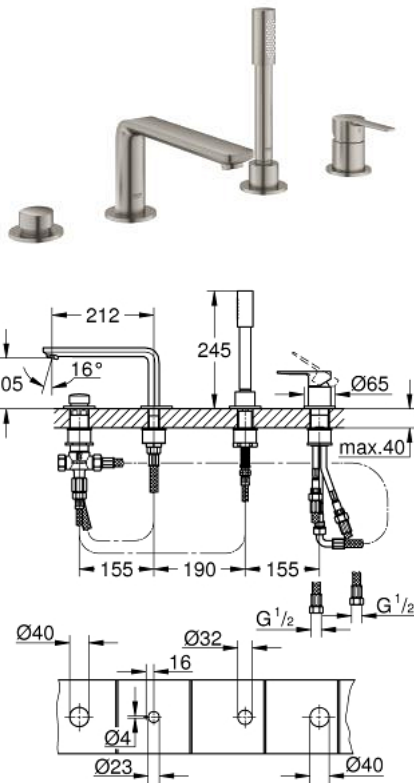

19 577 DC1 LINEARE FOUR-HOLE SINGLE-LEVER BATH COMBINATION

PRODUCT DESCRIPTION

- Colour: Supersteel
- GROHE SilkMove 35 mm ceramic cartridge
- with temperature limiter
- GROHE LongLife finish
- pre-assembled spout fixing
- single lever mixer operating element
- metal lever
- bath inlet with mousseur
- diverter bath/shower
- metal stick hand shower
- metal shower hose 2000 mm (always chrome for any colour of the set)
- flexible connection hoses
- connection for shower hose
- protected against backflow
- for use with 29 037 000
- min. recommended pressure 1.0 bar

19 577 DC1 LINEARE FOUR-HOLE SINGLE-LEVER BATH COMBINATION

SPARE PARTS, September 2016 – now

- 1: Lever (Spare part-nr. 46983DC0)
 - 2: Cartridge (Spare part-nr. 46374000)
 - 3: Tube (Spare part-nr. 07227000)
 - 4: Dirt strainer (Spare part-nr. 0700200M)
 - 5: Cone nut (Spare part-nr. 08864DC0)
 - 6: Spring (Spare part-nr. 00869000)
 - 7: Diverter knob (Spare part-nr. 46721DC0)
 - 8: Diverter (Spare part-nr. 45443000)
 - 8.1: Sealing washer $\varnothing 6 \times \varnothing 2$ (Spare part-nr. 0128300M)
 - 8.2: Sealing washer (Spare part-nr. 0120500M)
 - 9: Repl. kit for shank fastening (Spare part-nr. 45444000)
 - 10: Non-return valve (Spare part-nr. 08565000)
 - 11: Tube (Spare part-nr. 07300000)
 - 12: Tube (Spare part-nr. 48018000)
 - 13: Mousseur (Spare part-nr. 13941DC0)
 - 14: Metal hose (Spare part-nr. 28146000)
 - 15: Socket Spanner (Spare part-nr. 19332000)*
- * Optional accessories