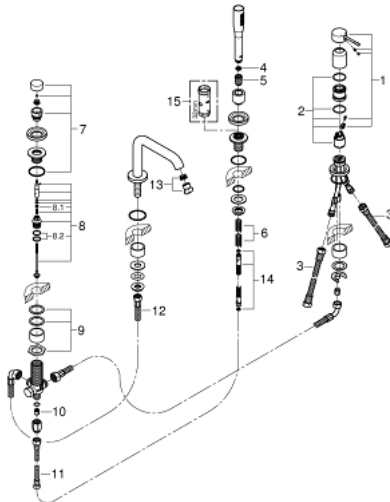

19 578 001 ESSENCE FOUR-HOLE SINGLE-LEVER BATH COMBINATION

SPARE PARTS, January 2014 – now

- 1: Lever (Spare part-nr. 46916000)
 - 2: Cartridge (Spare part-nr. 46374000)
 - 3: Tube (Spare part-nr. 07227000)
 - 4: Dirt strainer (Spare part-nr. 0700200M)
 - 5: Cone nut (Spare part-nr. 08864000)
 - 6: Spring (Spare part-nr. 00869000)
 - 7: Diverter knob (Spare part-nr. 46721000)
 - 8: Diverter (Spare part-nr. 45443000)
 - 8.1: Sealing washer $\varnothing 6 \times \varnothing 2$ (Spare part-nr. 0128300M)
 - 8.2: Sealing washer (Spare part-nr. 0120500M)
 - 9: Repl. kit for shank fastening (Spare part-nr. 45444000)
 - 10: Non-return valve (Spare part-nr. 08565000)
 - 11: Tube (Spare part-nr. 07300000)
 - 12: Tube (Spare part-nr. 48018000)
 - 13: Mousseur (Spare part-nr. 13926000)
 - 14: Metal hose (Spare part-nr. 28146000)
 - 15: Socket Spanner (Spare part-nr. 19332000)*
- * Optional accessories