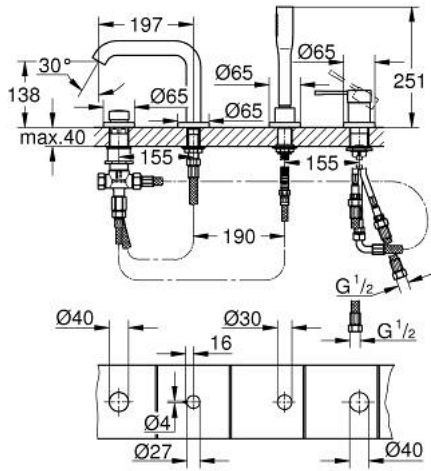

## 19 578 A01 ESSENCE FOUR-HOLE SINGLE-LEVER BATH COMBINATION

### PRODUCT DESCRIPTION

- Colour: hard graphite
- GROHE SilkMove 35 mm ceramic cartridge
- with temperature limiter
- GROHE LongLife finish
- pre-assembled spout fixing
- single lever mixer operating element
- metal lever
- bath inlet with mousseur
- diverter bath/shower
- metal stick hand shower
- metal shower hose 2000 mm (always chrome for any colour of the set)
- flexible connection hoses
- connection for shower hose
- protected against backflow
- for use with 29 037 000
- min. recommended pressure 1.0 bar