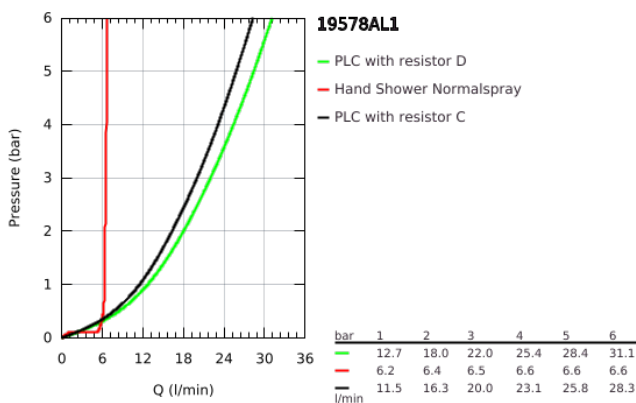

## 19 578 AL1 ESSENCE FOUR-HOLE SINGLE-LEVER BATH COMBINATION

### PRODUCT DESCRIPTION

- Colour: brushed hard graphite
- GROHE SilkMove 35 mm ceramic cartridge
- with temperature limiter
- GROHE LongLife finish
- pre-assembled spout fixing
- single lever mixer operating element
- metal lever
- bath inlet with mousseur
- diverter bath/shower
- metal stick hand shower
- metal shower hose 2000 mm (always chrome for any colour of the set)
- flexible connection hoses
- connection for shower hose
- protected against backflow
- for use with 29 037 000
- min. recommended pressure 1.0 bar