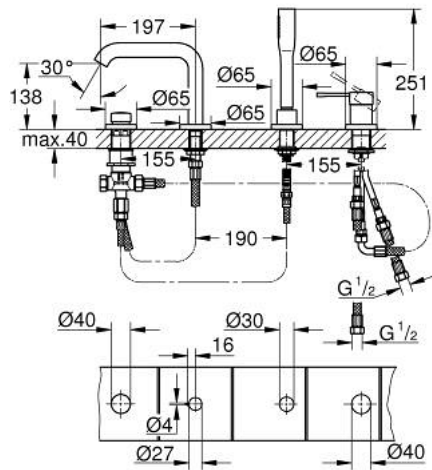

19 578 DA1 ESSENCE FOUR-HOLE SINGLE-LEVER BATH COMBINATION

PRODUCT DESCRIPTION

- Colour: warm sunset
- GROHE SilkMove 35 mm ceramic cartridge
- with temperature limiter
- GROHE LongLife finish
- pre-assembled spout fixing
- single lever mixer operating element
- metal lever
- bath inlet with mousseur
- diverter bath/shower
- metal stick hand shower
- metal shower hose 2000 mm (always chrome for any colour of the set)
- flexible connection hoses
- connection for shower hose
- protected against backflow
- for use with 29 037 000
- min. recommended pressure 1.0 bar