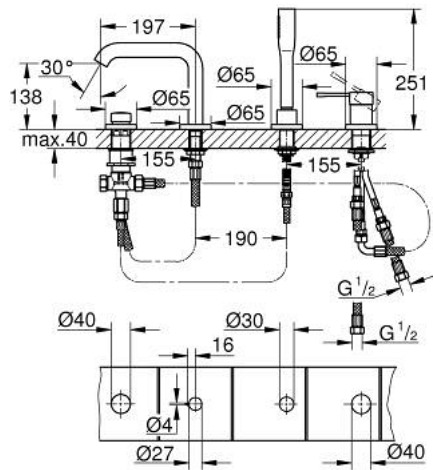

19 578 GL1 ESSENCE FOUR-HOLE SINGLE-LEVER BATH COMBINATION

PRODUCT DESCRIPTION

- Colour: cool sunrise
- GROHE SilkMove 35 mm ceramic cartridge
- with temperature limiter
- GROHE LongLife finish
- pre-assembled spout fixing
- single lever mixer operating element
- metal lever
- bath inlet with mousseur
- diverter bath/shower
- metal stick hand shower
- metal shower hose 2000 mm (always chrome for any colour of the set)
- flexible connection hoses
- connection for shower hose
- protected against backflow
- for use with 29 037 000
- min. recommended pressure 1.0 bar