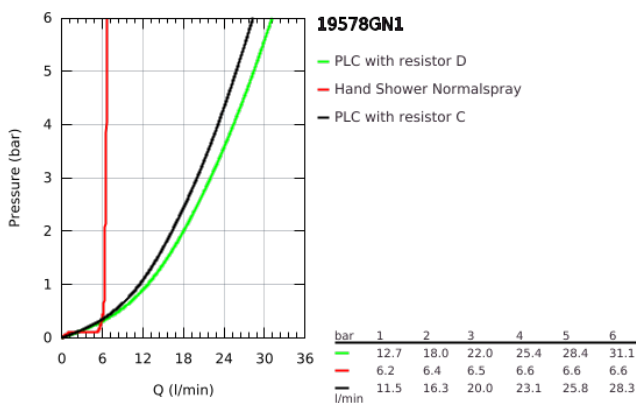

19 578 GN1 ESSENCE FOUR-HOLE SINGLE-LEVER BATH COMBINATION

PRODUCT DESCRIPTION

- Colour: brushed cool sunrise
- GROHE SilkMove 35 mm ceramic cartridge
- with temperature limiter
- GROHE LongLife finish
- pre-assembled spout fixing
- single lever mixer operating element
- metal lever
- bath inlet with mousseur
- diverter bath/shower
- metal stick hand shower
- metal shower hose 2000 mm (always chrome for any colour of the set)
- flexible connection hoses
- connection for shower hose
- protected against backflow
- for use with 29 037 000
- min. recommended pressure 1.0 bar

19 578 GN1 ESSENCE FOUR-HOLE SINGLE-LEVER BATH COMBINATION

SPARE PARTS, November 2016 – now

- 1: Lever (Spare part-nr. 46916GN0)
 - 2: Cartridge (Spare part-nr. 46374000)
 - 3: Tube (Spare part-nr. 07227000)
 - 4: Dirt strainer (Spare part-nr. 0700200M)
 - 5: Cone nut (Spare part-nr. 08864GN0)
 - 6: Spring (Spare part-nr. 00869000)
 - 7: diverter knob (Spare part-nr. 46721GN0)
 - 8: Diverter (Spare part-nr. 45443000)
 - 8.1: Sealing washer $\varnothing 6 \times \varnothing 2$ (Spare part-nr. 0128300M)
 - 8.2: Sealing washer (Spare part-nr. 0120500M)
 - 9: Repl. kit for shank fastening (Spare part-nr. 45444000)
 - 10: Non-return valve (Spare part-nr. 08565000)
 - 11: Tube (Spare part-nr. 07300000)
 - 12: Tube (Spare part-nr. 48018000)
 - 13: Mousseur (Spare part-nr. 13926000)
 - 14: Metal hose (Spare part-nr. 28146000)
 - 15: Socket Spanner (Spare part-nr. 19332000)*
- * Optional accessories