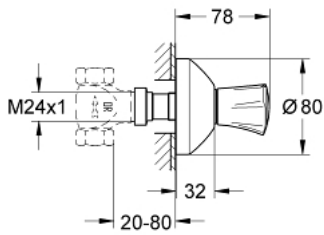

19 808 001 COSTA L CONCEALED VALVE EXPOSED PART

PRODUCT DESCRIPTION

- Colour: chrome
- trim set for 35 028 000
- for GROHE concealed valves, 1/2", 3/4", 1"
- 20-80 mm
- escutcheon with wall sealing
- screwable
- metal handle
- heat-insulated
- marking: blue
- GROHE LongLife finish

19 808 001 COSTA L CONCEALED VALVE EXPOSED PART

SPARE PARTS, June 2007 – now

- 1: Handle (Spare part-nr. 45994000)
- 1.1: Snap insert (Spare part-nr. 0538600M)
- 2: Extension for spindle (Spare part-nr. 45204000)
- 3: Escutcheon (Spare part-nr. 45219000)
- 4: Extension-set, 80 mm (Spare part-nr. 45202000)
- 5: Extension-set 200 mm (Spare part-nr. 45203000)*
- 6: Screw for Costa/Avina products (Spare part-nr. 48013000)*