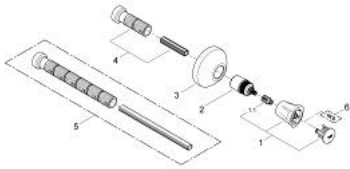

19 808 001 COSTA L CONCEALED VALVE EXPOSED PART

PRODUCT DESCRIPTION

- Colour: chrome
- trim set for 35 028 000
- for GROHE concealed valves, 1/2", 3/4", 1"
- 20-80 mm
- escutcheon with wall sealing
- screwable
- metal handle
- heat-insulated
- marking: blue
- GROHE LongLife finish

19 808 001 COSTA L CONCEALED VALVE EXPOSED PART

SPARE PARTS, June 2007 – now

- 1: Handle (Spare part-nr. 45994000)
- 1.1: Snap insert (Spare part-nr. 0538600M)
- 2: Extension for spindle (Spare part-nr. 45204000)
- 3: Escutcheon (Spare part-nr. 45219000)
- 4: Extension-set, 80 mm (Spare part-nr. 45202000)
- 5: Extension-set 200 mm (Spare part-nr. 45203000)*
- 6: Screw for Costa/Avina products (Spare part-nr. 48013000)*