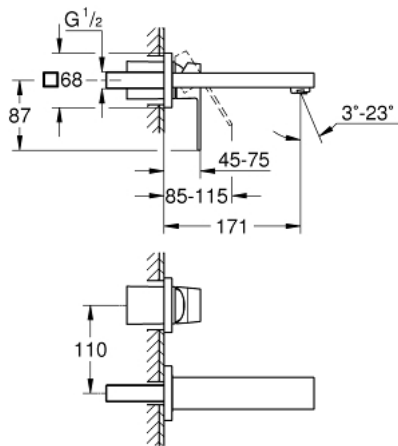

19 895 000 EUROCUBE TWO-HOLE BASIN MIXER S-SIZE

PRODUCT DESCRIPTION

- Colour: chrome
- wall mounted
- for use with rough-in set 23 200
- without concealed body
- metal escutcheon
- metal lever
- GROHE LongLife finish
- GROHE AquaGuide adjustable mousseur
- center distance 110 mm
- projection 171 mm
- min. recommended pressure 1.0 bar

19 895 000 **EUROCUBE TWO-HOLE BASIN MIXER**
S-SIZE

SPARE PARTS, September 2010 – now

- 1: Lever (Spare part-nr. 46802000)
- 2: Flow straightener (Spare part-nr. 64451000)
- 3: Extension (Spare part-nr. 46627000)*