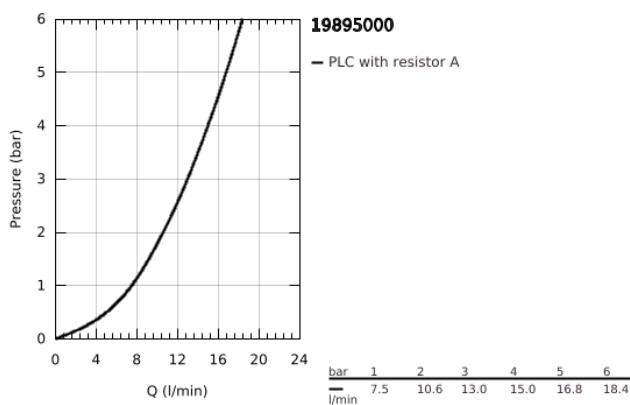

19 895 000 EUROCUBE TWO-HOLE BASIN MIXER S-SIZE

PRODUCT DESCRIPTION

- Colour: chrome
- wall mounted
- for use with rough-in set 23 200
- without concealed body
- metal escutcheon
- metal lever
- GROHE LongLife finish
- GROHE AquaGuide adjustable mousseur
- center distance 110 mm
- projection 171 mm
- min. recommended pressure 1.0 bar

19 895 000 **EUROCUBE TWO-HOLE BASIN MIXER**
S-SIZE

SPARE PARTS, September 2010 – now

- 1: Lever (Spare part-nr. 46802000)
- 2: Flow straightener (Spare part-nr. 64451000)
- 3: Extension (Spare part-nr. 46627000)*