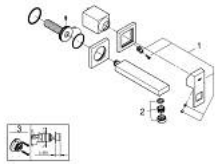

19 895 000 EUROCUBE TWO-HOLE BASIN MIXER S-SIZE

PRODUCT DESCRIPTION

- Colour: chrome
- wall mounted
- for use with rough-in set 23 200
- without concealed body
- metal escutcheon
- metal lever
- GROHE LongLife finish
- GROHE AquaGuide adjustable mousseur
- center distance 110 mm
- projection 171 mm
- min. recommended pressure 1.0 bar

19 895 000 **EUROCUBE TWO-HOLE BASIN MIXER**
S-SIZE

SPARE PARTS, September 2010 – now

- 1: Lever (Spare part-nr. 46802000)
- 2: Flow straightener (Spare part-nr. 64451000)
- 3: Extension (Spare part-nr. 46627000)*