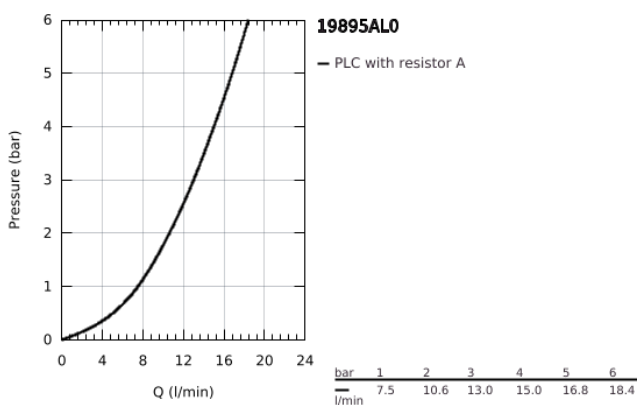

19 895 AL0 EUROCUBE TWO-HOLE BASIN MIXER S-SIZE

PRODUCT DESCRIPTION

- Colour: brushed hard graphite
- wall mounted
- for use with rough-in set 23 200
- without concealed body
- metal escutcheon
- metal lever
- GROHE LongLife finish
- GROHE AquaGuide adjustable mousseur
- center distance 110 mm
- projection 171 mm
- min. recommended pressure 1.0 bar

19 895 AL0 EUROCUBE TWO-HOLE BASIN MIXER S-SIZE

SPARE PARTS, March 2019 – now

- 1: Lever (Spare part-nr. 46802AL0)
- 2: Flow straightener (Spare part-nr. 64451AL0)
- 3: Extension (Spare part-nr. 46627000)*