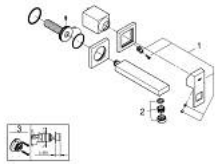

19 895 AL0 EUROCUBE TWO-HOLE BASIN MIXER S-SIZE

PRODUCT DESCRIPTION

- Colour: brushed hard graphite
- wall mounted
- for use with rough-in set 23 200
- without concealed body
- metal escutcheon
- metal lever
- GROHE LongLife finish
- GROHE AquaGuide adjustable mousseur
- center distance 110 mm
- projection 171 mm
- min. recommended pressure 1.0 bar

19 895 AL0 EUROCUBE TWO-HOLE BASIN MIXER S-SIZE

SPARE PARTS, March 2019 – now

- 1: Lever (Spare part-nr. 46802AL0)
- 2: Flow straightener (Spare part-nr. 64451AL0)
- 3: Extension (Spare part-nr. 46627000)*