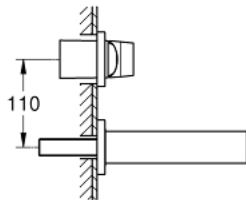

19 895 AL0 EUROCUBE TWO-HOLE BASIN MIXER S-SIZE

PRODUCT DESCRIPTION

- Colour: brushed hard graphite
- wall mounted
- for use with rough-in set 23 200
- without concealed body
- metal escutcheon
- metal lever
- GROHE LongLife finish
- GROHE AquaGuide adjustable mousseur
- center distance 110 mm
- projection 171 mm
- min. recommended pressure 1.0 bar

19 895 AL0 EUROCUBE TWO-HOLE BASIN MIXER S-SIZE

SPARE PARTS, March 2019 – now

- 1: Lever (Spare part-nr. 46802AL0)
- 2: Flow straightener (Spare part-nr. 64451AL0)
- 3: Extension (Spare part-nr. 46627000)*