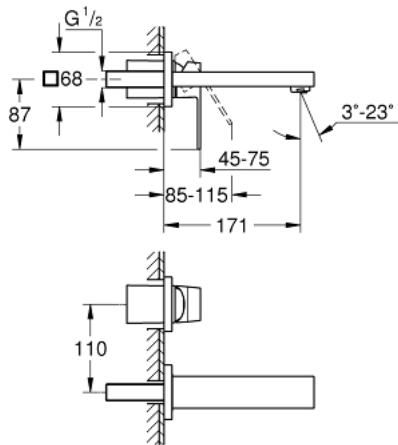

19 895 AL0 EUROCUBE TWO-HOLE BASIN MIXER S-SIZE

PRODUCT DESCRIPTION

- Colour: brushed hard graphite
- wall mounted
- for use with rough-in set 23 200
- without concealed body
- metal escutcheon
- metal lever
- GROHE LongLife finish
- GROHE AquaGuide adjustable mousseur
- center distance 110 mm
- projection 171 mm
- min. recommended pressure 1.0 bar

19 895 AL0 EUROCUBE TWO-HOLE BASIN MIXER S-SIZE

SPARE PARTS, March 2019 – now

- 1: Lever (Spare part-nr. 46802AL0)
- 2: Flow straightener (Spare part-nr. 64451AL0)
- 3: Extension (Spare part-nr. 46627000)*