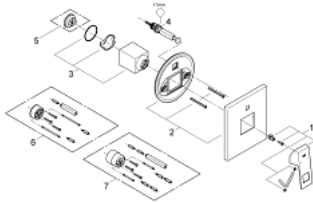

19 896 000 EUROCUBE SINGLE-LEVER BATH MIXER

SPARE PARTS, September 2010 – now

- 1: Lever (Spare part-nr. 46782000)
- 2: Escutcheon (Spare part-nr. 46783000)
- 3: Cap (Spare part-nr. 46784000)
- 4: Repl. kit f. rotary valve (Spare part-nr. 46785000)
- 5: Temperature limiter (Spare part-nr. 46375000)*
- 6: Extension (Spare part-nr. 46807000)*
- 7: Extension (Spare part-nr. 46808000)*

* Optional accessories