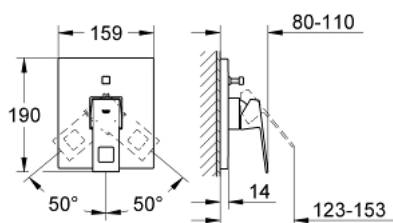

### PRODUCT DESCRIPTION

- Colour: chrome
- trim set for use with rough-in box 33 963 001 or 33 965 001
- without concealed body
- metal lever
- GROHE LongLife finish
- automatic diverter: bath/shower
- escutcheon- and shaft-sealing
- metal escutcheon
- covered fixing