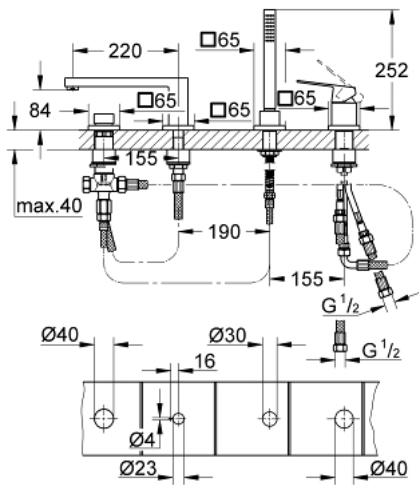

## 19 897 001 EUROCUBE FOUR-HOLE SINGLE-LEVER BATH COMBINATION

### PRODUCT DESCRIPTION

- Colour: chrome
- GROHE SilkMove 46 mm ceramic cartridge
- GROHE LongLife finish
- consisting of:
  - pre-assembled spout fixing
  - single lever mixer operating element
  - metal lever
  - bath inlet with mousseur
  - diverter bath/shower
  - hand shower Euphoria Cube+ 6.6 l/min
  - metal shower hose 2000 mm (always chrome for any colour of the set)
  - flexible connection hoses
  - connection for shower hose
  - protected against backflow
  - for use with 29 037 000
  - min. recommended pressure 1.0 bar

### SPARE PARTS, March 2019 – now

- 1: Lever (Spare part-nr. 46782000)
- 2: Cartridge (Spare part-nr. 46048000)
- 3: Tube (Spare part-nr. 07227000)
- 4: Dirt strainer (Spare part-nr. 0700200M)
- 5: Cone nut (Spare part-nr. 08864000)
- 6: Spring (Spare part-nr. 00869000)
- 7: Diverter knob (Spare part-nr. 48126000)
- 8: Diverter (Spare part-nr. 45443000)
- 8.1: Sealing washer  $\varnothing 6 \times \varnothing 2$  (Spare part-nr. 0128300M)
- 8.2: Sealing washer (Spare part-nr. 0120500M)
- 9: Repl. kit for shank fastening (Spare part-nr. 45444000)
- 10: Non-return valve (Spare part-nr. 08565000)
- 11: Tube (Spare part-nr. 07300000)
- 12: Mousseur (Spare part-nr. 13922000)
- 13: Tube (Spare part-nr. 48018000)
- 14: Metal hose (Spare part-nr. 28146000)
- 15: Temperature limiter (Spare part-nr. 46375000)\*
- 16: Socket Spanner (Spare part-nr. 19332000)\*