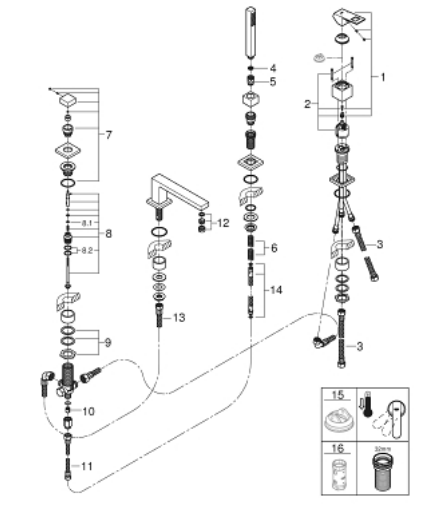

## 19 897 001 EUROCUBE FOUR-HOLE SINGLE-LEVER BATH COMBINATION

### PRODUCT DESCRIPTION

- Colour: chrome
- GROHE SilkMove 46 mm ceramic cartridge
- GROHE LongLife finish
- consisting of:
  - pre-assembled spout fixing
  - single lever mixer operating element
  - metal lever
  - bath inlet with mousseur
  - diverter bath/shower
  - hand shower Euphoria Cube+ 6.6 l/min
  - metal shower hose 2000 mm (always chrome for any colour of the set)
  - flexible connection hoses
  - connection for shower hose
  - protected against backflow
  - for use with 29 037 000
  - min. recommended pressure 1.0 bar

### SPARE PARTS, March 2019 – now

- 1: Lever (Spare part-nr. 46782000)
- 2: Cartridge (Spare part-nr. 46048000)
- 3: Tube (Spare part-nr. 07227000)
- 4: Dirt strainer (Spare part-nr. 0700200M)
- 5: Cone nut (Spare part-nr. 08864000)
- 6: Spring (Spare part-nr. 00869000)
- 7: Diverter knob (Spare part-nr. 48126000)
- 8: Diverter (Spare part-nr. 45443000)
- 8.1: Sealing washer  $\varnothing 6 \times \varnothing 2$  (Spare part-nr. 0128300M)
- 8.2: Sealing washer (Spare part-nr. 0120500M)
- 9: Repl. kit for shank fastening (Spare part-nr. 45444000)
- 10: Non-return valve (Spare part-nr. 08565000)
- 11: Tube (Spare part-nr. 07300000)
- 12: Mousseur (Spare part-nr. 13922000)
- 13: Tube (Spare part-nr. 48018000)
- 14: Metal hose (Spare part-nr. 28146000)
- 15: Temperature limiter (Spare part-nr. 46375000)\*
- 16: Socket Spanner (Spare part-nr. 19332000)\*