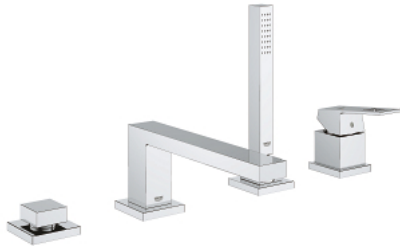

## 19 897 001 EUROCUBE FOUR-HOLE SINGLE-LEVER BATH COMBINATION

### PRODUCT DESCRIPTION

- Colour: chrome
- GROHE SilkMove 46 mm ceramic cartridge
- GROHE LongLife finish
- consisting of:
  - pre-assembled spout fixing
  - single lever mixer operating element
  - metal lever
  - bath inlet with mousseur
  - diverter bath/shower
  - hand shower Euphoria Cube+ 6.6 l/min
  - metal shower hose 2000 mm (always chrome for any colour of the set)
  - flexible connection hoses
  - connection for shower hose
  - protected against backflow
  - for use with 29 037 000
  - min. recommended pressure 1.0 bar