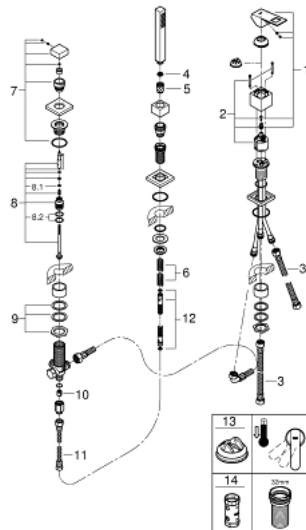

19 966 000 EUROCUBE 3-HOLE BATH COMBINATION

PRODUCT DESCRIPTION

- Colour: chrome
- GROHE SilkMove 46 mm ceramic cartridge
- GROHE LongLife finish
- consisting of:
 - single lever mixer operating element
 - diverter bath/shower
 - without spout
 - Euphoria Cube hand shower (27 699 000) 9.4 l/min
 - metal shower hose 2000 mm (always chrome for any colour of the set)
 - flexible connection hoses
 - connection for shower hose
 - protected against backflow
 - for use with 29 037 000
 - for combination with 28 990 / 28 991

19 966 000 EUROCUBE 3-HOLE BATH COMBINATION

SPARE PARTS, March 2019 – now

- 1: Lever (Spare part-nr. 46782000)
- 2: Cartridge (Spare part-nr. 46048000)
- 3: Tube (Spare part-nr. 07227000)
- 4: Dirt strainer (Spare part-nr. 0700200M)
- 5: Cone nut (Spare part-nr. 08864000)
- 6: Spring (Spare part-nr. 00869000)
- 7: Diverter knob (Spare part-nr. 48126000)
- 8: Diverter (Spare part-nr. 45443000)
- 8.1: Sealing washer $\varnothing 6 \times \varnothing 2$ (Spare part-nr. 0128300M)
- 8.2: Sealing washer (Spare part-nr. 0120500M)
- 9: Repl. kit for shank fastening (Spare part-nr. 45444000)
- 10: Non-return valve (Spare part-nr. 08565000)
- 11: Tube (Spare part-nr. 07300000)
- 12: Metal hose (Spare part-nr. 28146000)
- 13: Temperature limiter (Spare part-nr. 46375000)*
- 14: Socket Spanner (Spare part-nr. 19332000)*