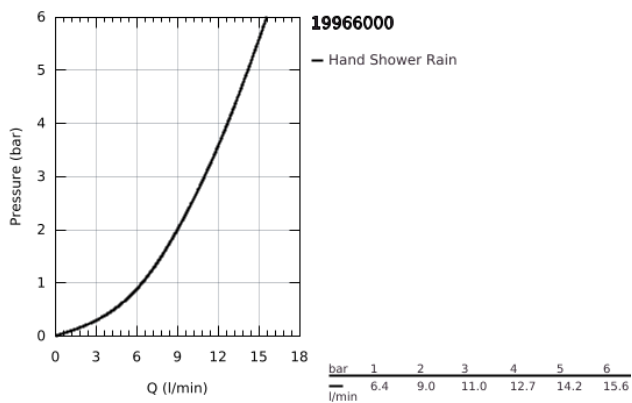

19 966 000 EUROCUBE 3-HOLE BATH COMBINATION

PRODUCT DESCRIPTION

- Colour: chrome
- GROHE SilkMove 46 mm ceramic cartridge
- GROHE LongLife finish
- consisting of:
 - single lever mixer operating element
 - diverter bath/shower
 - without spout
 - Euphoria Cube hand shower (27 699 000) 9.4 l/min
 - metal shower hose 2000 mm (always chrome for any colour of the set)
 - flexible connection hoses
 - connection for shower hose
 - protected against backflow
 - for use with 29 037 000
 - for combination with 28 990 / 28 991