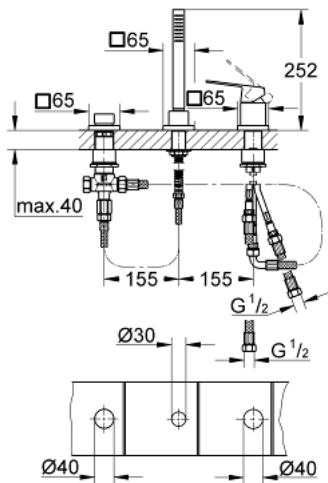

19 966 000 EUROCUBE 3-HOLE BATH COMBINATION

PRODUCT DESCRIPTION

- Colour: chrome
- GROHE SilkMove 46 mm ceramic cartridge
- GROHE LongLife finish
- consisting of:
 - single lever mixer operating element
 - diverter bath/shower
 - without spout
 - Euphoria Cube hand shower (27 699 000) 9.4 l/min
 - metal shower hose 2000 mm (always chrome for any colour of the set)
 - flexible connection hoses
 - connection for shower hose
 - protected against backflow
 - for use with 29 037 000
 - for combination with 28 990 / 28 991

19 966 000 EUROCUBE 3-HOLE BATH COMBINATION

SPARE PARTS, March 2019 – now

- 1: Lever (Spare part-nr. 46782000)
- 2: Cartridge (Spare part-nr. 46048000)
- 3: Tube (Spare part-nr. 07227000)
- 4: Dirt strainer (Spare part-nr. 0700200M)
- 5: Cone nut (Spare part-nr. 08864000)
- 6: Spring (Spare part-nr. 00869000)
- 7: Diverter knob (Spare part-nr. 48126000)
- 8: Diverter (Spare part-nr. 45443000)
- 8.1: Sealing washer $\varnothing 6 \times \varnothing 2$ (Spare part-nr. 0128300M)
- 8.2: Sealing washer (Spare part-nr. 0120500M)
- 9: Repl. kit for shank fastening (Spare part-nr. 45444000)
- 10: Non-return valve (Spare part-nr. 08565000)
- 11: Tube (Spare part-nr. 07300000)
- 12: Metal hose (Spare part-nr. 28146000)
- 13: Temperature limiter (Spare part-nr. 46375000)*
- 14: Socket Spanner (Spare part-nr. 19332000)*