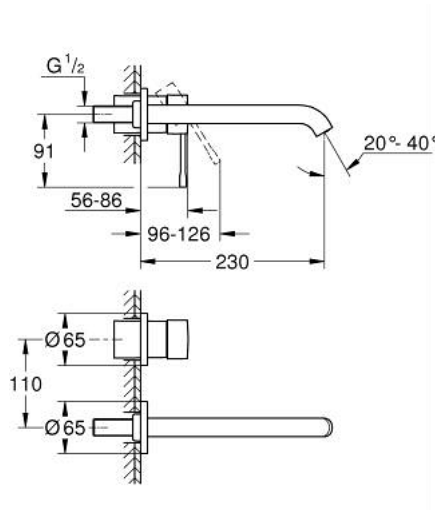

19 967 001 **ESSENCE TWO-HOLE BASIN MIXER**
L-SIZE

PRODUCT DESCRIPTION

- Colour: chrome
- wall mounted
- trim set for use with rough-in set 23 571 000 / 32 635 000
- without concealed body
- metal escutcheon
- metal lever
- GROHE LongLife finish
- GROHE EcoJoy mousseur 5.7 l/min
- GROHE AquaGuide adjustable mousseur
- center distance 110 mm
- projection 230 mm

19 967 001 **ESSENCE TWO-HOLE BASIN MIXER**
L-SIZE

SPARE PARTS, January 2024 – now

1: Lever (Spare part-nr. 46916000)

2: Spout (Spare part-nr. 48639000)

2.1: Mousseur (Spare part-nr. 48480000)

2.2: Screw (Spare part-nr. 43094000)