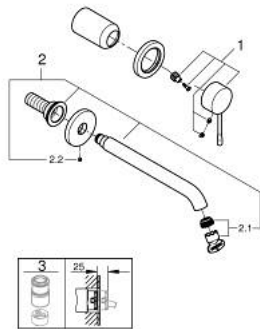

19 967 001 **ESSENCE TWO-HOLE BASIN MIXER**
L-SIZE

PRODUCT DESCRIPTION

- Colour: chrome
- wall mounted
- trim set for use with rough-in set 23 571 000 / 32 635 000
- without concealed body
- metal escutcheon
- metal lever
- GROHE LongLife finish
- GROHE EcoJoy mousseur 5.7 l/min
- GROHE AquaGuide adjustable mousseur
- center distance 110 mm
- projection 230 mm

19 967 001 **ESSENCE TWO-HOLE BASIN MIXER**
L-SIZE

SPARE PARTS, January 2024 – now

1: Lever (Spare part-nr. 46916000)

2: Spout (Spare part-nr. 48639000)

2.1: Mousseur (Spare part-nr. 48480000)

2.2: Screw (Spare part-nr. 43094000)