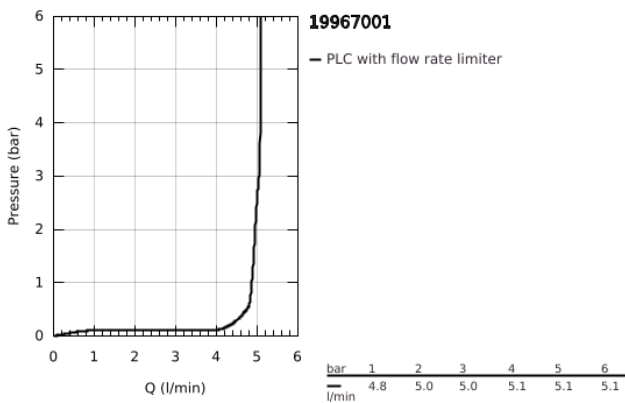

19 967 001 **ESSENCE TWO-HOLE BASIN MIXER**
L-SIZE

PRODUCT DESCRIPTION

- Colour: chrome
- wall mounted
- trim set for use with rough-in set 23 571 000 / 32 635 000
- without concealed body
- metal escutcheon
- metal lever
- GROHE LongLife finish
- GROHE EcoJoy mousseur 5.7 l/min
- GROHE AquaGuide adjustable mousseur
- center distance 110 mm
- projection 230 mm

19 967 001 **ESSENCE TWO-HOLE BASIN MIXER**
L-SIZE

SPARE PARTS, January 2024 – now

1: Lever (Spare part-nr. 46916000)

2: Spout (Spare part-nr. 48639000)

2.1: Mousseur (Spare part-nr. 48480000)

2.2: Screw (Spare part-nr. 43094000)