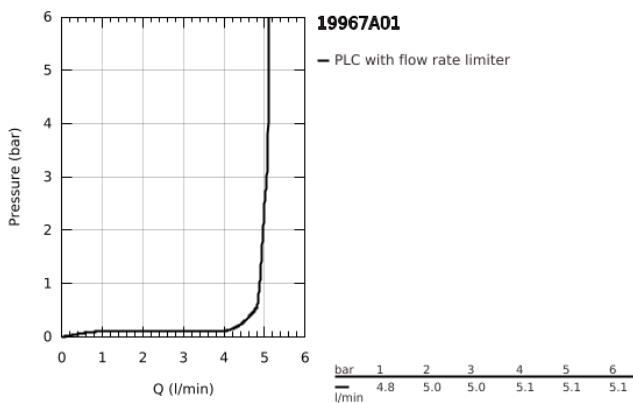

19 967 A01 ESSENCE TWO-HOLE BASIN MIXER L-SIZE

PRODUCT DESCRIPTION

- Colour: hard graphite
- wall mounted
- trim set for use with rough-in set 23 571 000 / 32 635 000
- without concealed body
- metal escutcheon
- metal lever
- GROHE LongLife finish
- GROHE EcoJoy mousseur 5.7 l/min
- GROHE AquaGuide adjustable mousseur
- center distance 110 mm
- projection 230 mm

19 967 A01 ESSENCE TWO-HOLE BASIN MIXER L-SIZE

SPARE PARTS, January 2024 – now

1: Lever (Spare part-nr. 46916A00)

2: Spout (Spare part-nr. 48639A00)

2.1: Mousseur (Spare part-nr. 48480000)

2.2: Screw (Spare part-nr. 43094000)