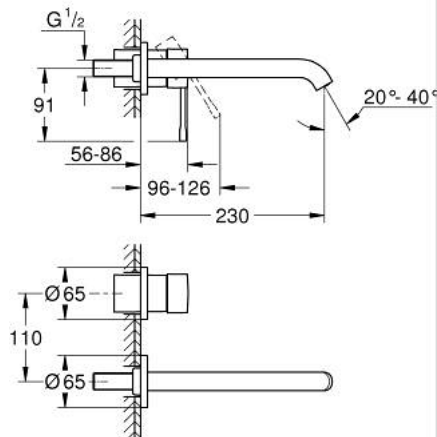

19 967 A01 ESSENCE TWO-HOLE BASIN MIXER L-SIZE

PRODUCT DESCRIPTION

- Colour: hard graphite
- wall mounted
- trim set for use with rough-in set 23 571 000 / 32 635 000
- without concealed body
- metal escutcheon
- metal lever
- GROHE LongLife finish
- GROHE EcoJoy mousseur 5.7 l/min
- GROHE AquaGuide adjustable mousseur
- center distance 110 mm
- projection 230 mm

19 967 A01 ESSENCE TWO-HOLE BASIN MIXER L-SIZE

SPARE PARTS, January 2024 – now

1: Lever (Spare part-nr. 46916A00)

2: Spout (Spare part-nr. 48639A00)

2.1: Mousseur (Spare part-nr. 48480000)

2.2: Screw (Spare part-nr. 43094000)