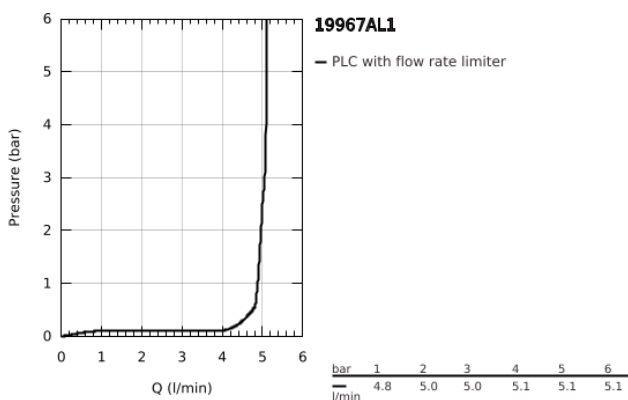

19 967 AL1 ESSENCE TWO-HOLE BASIN MIXER L-SIZE

PRODUCT DESCRIPTION

- Colour: brushed hard graphite
- wall mounted
- trim set for use with rough-in set 23 571 000 / 32 635 000
- without concealed body
- metal escutcheon
- metal lever
- GROHE LongLife finish
- GROHE EcoJoy mousseur 5.7 l/min
- GROHE AquaGuide adjustable mousseur
- center distance 110 mm
- projection 230 mm

19 967 AL1 ESSENCE TWO-HOLE BASIN MIXER L-SIZE

SPARE PARTS, January 2024 – now

1: Lever (Spare part-nr. 46916AL0)

2: Spout (Spare part-nr. 48639AL0)

2.1: Mousseur (Spare part-nr. 48480000)

2.2: Screw (Spare part-nr. 43094000)