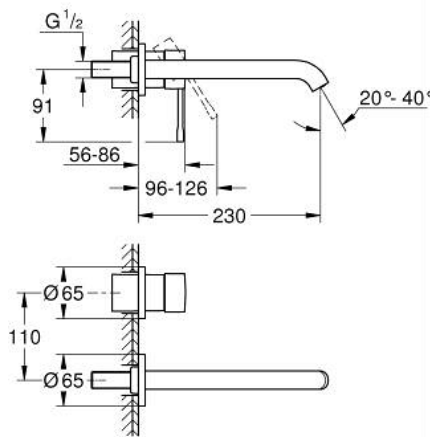

19 967 AL1 ESSENCE TWO-HOLE BASIN MIXER L-SIZE

PRODUCT DESCRIPTION

- Colour: brushed hard graphite
- wall mounted
- trim set for use with rough-in set 23 571 000 / 32 635 000
- without concealed body
- metal escutcheon
- metal lever
- GROHE LongLife finish
- GROHE EcoJoy mousseur 5.7 l/min
- GROHE AquaGuide adjustable mousseur
- center distance 110 mm
- projection 230 mm

19 967 AL1 ESSENCE TWO-HOLE BASIN MIXER L-SIZE

SPARE PARTS, January 2024 – now

1: Lever (Spare part-nr. 46916AL0)

2: Spout (Spare part-nr. 48639AL0)

2.1: Mousseur (Spare part-nr. 48480000)

2.2: Screw (Spare part-nr. 43094000)