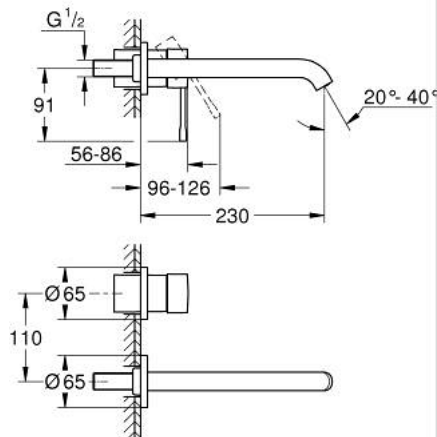

## 19 967 DA1 ESSENCE TWO-HOLE BASIN MIXER L-SIZE

### PRODUCT DESCRIPTION

- Colour: warm sunset
- wall mounted
- trim set for use with rough-in set 23 571 000 / 32 635 000
- without concealed body
- metal escutcheon
- metal lever
- GROHE LongLife finish
- GROHE EcoJoy mousseur 5.7 l/min
- GROHE AquaGuide adjustable mousseur
- center distance 110 mm
- projection 230 mm

### SPARE PARTS, January 2024 – now

1: Lever (Spare part-nr. 46916DA0)

2: Spout (Spare part-nr. 48639DA0)

2.1: Mousseur (Spare part-nr. 48480000)

2.2: Screw (Spare part-nr. 43094000)

3: Extension (Spare part-nr. 46943000)\*