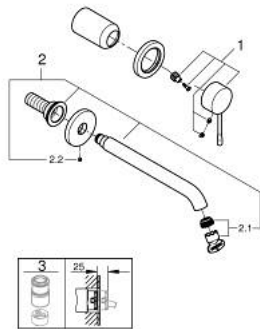

## 19 967 DA1 ESSENCE TWO-HOLE BASIN MIXER L-SIZE

### PRODUCT DESCRIPTION

- Colour: warm sunset
- wall mounted
- trim set for use with rough-in set 23 571 000 / 32 635 000
- without concealed body
- metal escutcheon
- metal lever
- GROHE LongLife finish
- GROHE EcoJoy mousseur 5.7 l/min
- GROHE AquaGuide adjustable mousseur
- center distance 110 mm
- projection 230 mm

### SPARE PARTS, January 2024 – now

1: Lever (Spare part-nr. 46916DA0)

2: Spout (Spare part-nr. 48639DA0)

2.1: Mousseur (Spare part-nr. 48480000)

2.2: Screw (Spare part-nr. 43094000)

3: Extension (Spare part-nr. 46943000)\*