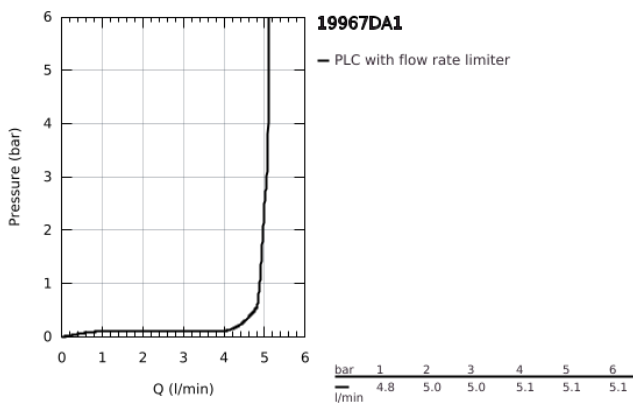

## 19 967 DA1 ESSENCE TWO-HOLE BASIN MIXER L-SIZE

### PRODUCT DESCRIPTION

- Colour: warm sunset
- wall mounted
- trim set for use with rough-in set 23 571 000 / 32 635 000
- without concealed body
- metal escutcheon
- metal lever
- GROHE LongLife finish
- GROHE EcoJoy mousseur 5.7 l/min
- GROHE AquaGuide adjustable mousseur
- center distance 110 mm
- projection 230 mm