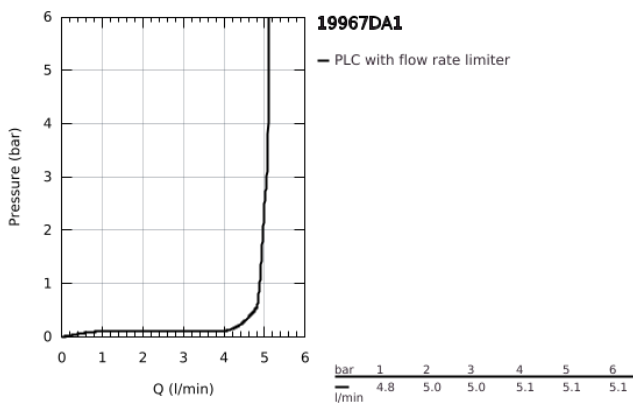

19 967 DA1 ESSENCE TWO-HOLE BASIN MIXER L-SIZE

PRODUCT DESCRIPTION

- Colour: warm sunset
- wall mounted
- trim set for use with rough-in set 23 571 000 / 32 635 000
- without concealed body
- metal escutcheon
- metal lever
- GROHE LongLife finish
- GROHE EcoJoy - less water, perfect flow
- maximum flow rate (at 3 bar): 5.7 l/min
- GROHE AquaGuide adjustable mousseur
- center distance 110 mm
- projection 230 mm

19 967 DA1 ESSENCE TWO-HOLE BASIN MIXER L-SIZE

SPARE PARTS, January 2024 – now

1: Lever (Spare part-nr. 46916DA0)

2: Spout (Spare part-nr. 48639DA0)

2.1: Mousseur (Spare part-nr. 48480000)

2.2: Screw (Spare part-nr. 43094000)