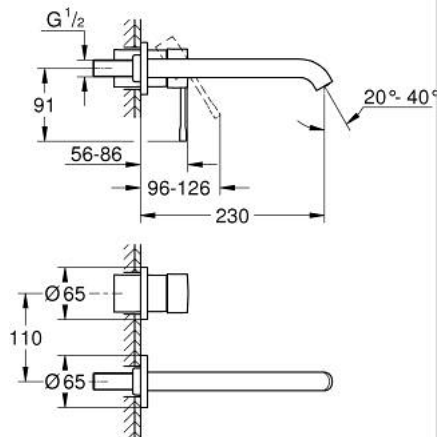

19 967 DA1 ESSENCE TWO-HOLE BASIN MIXER L-SIZE

PRODUCT DESCRIPTION

- Colour: warm sunset
- wall mounted
- trim set for use with rough-in set 23 571 000 / 32 635 000
- without concealed body
- metal escutcheon
- metal lever
- GROHE LongLife finish
- GROHE EcoJoy - less water, perfect flow
- maximum flow rate (at 3 bar): 5.7 l/min
- GROHE AquaGuide adjustable mousseur
- center distance 110 mm
- projection 230 mm

19 967 DA1 ESSENCE TWO-HOLE BASIN MIXER L-SIZE

SPARE PARTS, January 2024 – now

1: Lever (Spare part-nr. 46916DA0)

2: Spout (Spare part-nr. 48639DA0)

2.1: Mousseur (Spare part-nr. 48480000)

2.2: Screw (Spare part-nr. 43094000)