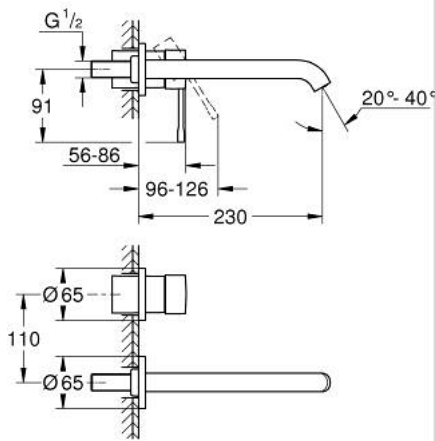

19 967 DC1 **ESSENCE TWO-HOLE BASIN MIXER**
L-SIZE

PRODUCT DESCRIPTION

- Colour: Supersteel
- GROHE LongLife finish

19 967 DC1 ESSENCE TWO-HOLE BASIN MIXER L-SIZE

SPARE PARTS, January 2024 – now

- 1: Lever (Spare part-nr. 46916DC0)
- 2: Spout (Spare part-nr. 48639DC0)
- 2.1: Mousseur (Spare part-nr. 48480000)
- 2.2: Screw (Spare part-nr. 43094000)
- 3: Extension (Spare part-nr. 46943000)*
- * Optional accessories