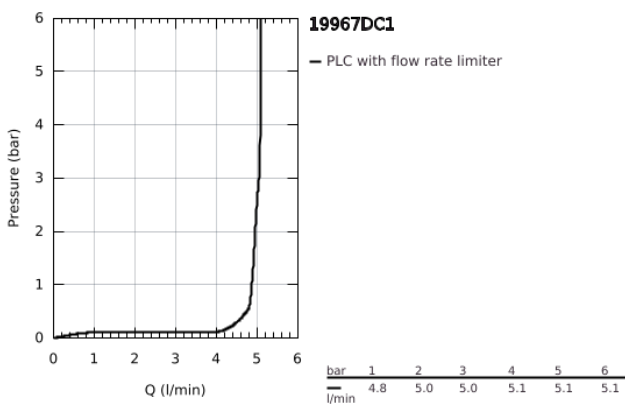

19 967 DC1 **ESSENCE TWO-HOLE BASIN MIXER**
L-SIZE

PRODUCT DESCRIPTION

- Colour: Supersteel
- GROHE LongLife finish

19 967 DC1 ESSENCE TWO-HOLE BASIN MIXER L-SIZE

SPARE PARTS, January 2024 – now

- 1: Lever (Spare part-nr. 46916DC0)
- 2: Spout (Spare part-nr. 48639DC0)
- 2.1: Mousseur (Spare part-nr. 48480000)
- 2.2: Screw (Spare part-nr. 43094000)
- 3: Extension (Spare part-nr. 46943000)*
- * Optional accessories