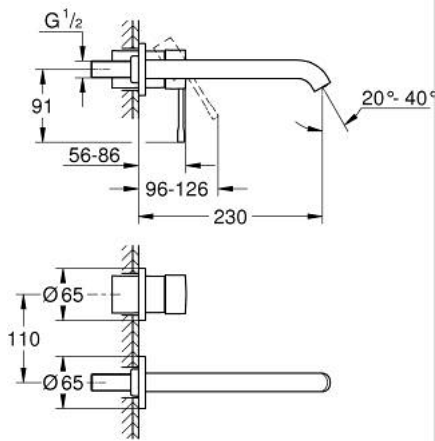

19 967 DL1 ESSENCE TWO-HOLE BASIN MIXER L-SIZE

PRODUCT DESCRIPTION

- Colour: brushed warm sunset
- wall mounted
- trim set for use with rough-in set 23 571 000 / 32 635 000
- without concealed body
- metal escutcheon
- metal lever
- GROHE LongLife finish
- GROHE EcoJoy - less water, perfect flow
- maximum flow rate (at 3 bar): 5.7 l/min
- GROHE AquaGuide adjustable mousseur
- center distance 110 mm
- projection 230 mm

19 967 DL1 ESSENCE TWO-HOLE BASIN MIXER L-SIZE

SPARE PARTS, January 2024 – now

1: Lever (Spare part-nr. 46916DL0)

2: Spout (Spare part-nr. 48639DL0)

2.1: Mousseur (Spare part-nr. 48480000)

2.2: Screw (Spare part-nr. 43094000)