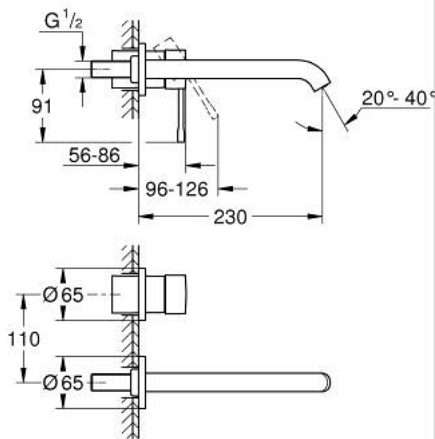

## 19 967 DL1 ESSENCE TWO-HOLE BASIN MIXER L-SIZE

### PRODUCT DESCRIPTION

- Colour: brushed warm sunset
- wall mounted
- trim set for use with rough-in set 23 571 000 / 32 635 000
- without concealed body
- metal escutcheon
- metal lever
- GROHE LongLife finish
- GROHE EcoJoy mousseur 5.7 l/min
- GROHE AquaGuide adjustable mousseur
- center distance 110 mm
- projection 230 mm

### SPARE PARTS, January 2024 – now

- 1: Lever (Spare part-nr. 46916DL0)
- 2: Spout (Spare part-nr. 48639DL0)
- 2.1: Mousseur (Spare part-nr. 48480000)
- 2.2: Screw (Spare part-nr. 43094000)
- 3: Extension (Spare part-nr. 46943000)\*
- \* Optional accessories