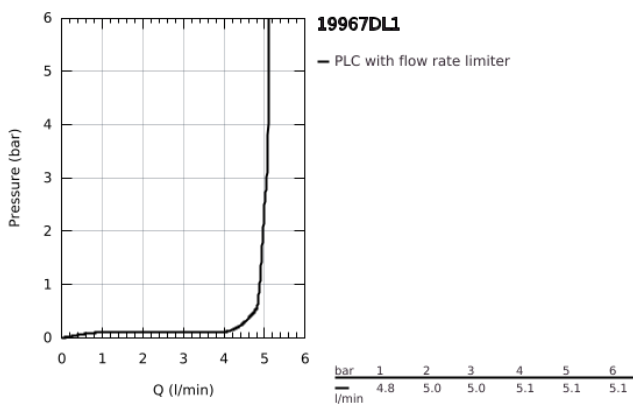

19 967 DL1 ESSENCE TWO-HOLE BASIN MIXER L-SIZE

PRODUCT DESCRIPTION

- Colour: brushed warm sunset
- wall mounted
- trim set for use with rough-in set 23 571 000 / 32 635 000
- without concealed body
- metal escutcheon
- metal lever
- GROHE LongLife finish
- GROHE EcoJoy - less water, perfect flow
- maximum flow rate (at 3 bar): 5.7 l/min
- GROHE AquaGuide adjustable mousseur
- center distance 110 mm
- projection 230 mm

19 967 DL1 ESSENCE TWO-HOLE BASIN MIXER L-SIZE

SPARE PARTS, January 2024 – now

1: Lever (Spare part-nr. 46916DL0)

2: Spout (Spare part-nr. 48639DL0)

2.1: Mousseur (Spare part-nr. 48480000)

2.2: Screw (Spare part-nr. 43094000)