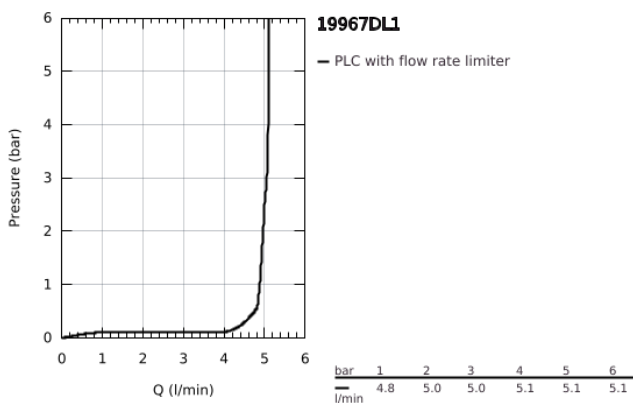

## 19 967 DL1 ESSENCE TWO-HOLE BASIN MIXER L-SIZE

### PRODUCT DESCRIPTION

- Colour: brushed warm sunset
- wall mounted
- trim set for use with rough-in set 23 571 000 / 32 635 000
- without concealed body
- metal escutcheon
- metal lever
- GROHE LongLife finish
- GROHE EcoJoy mousseur 5.7 l/min
- GROHE AquaGuide adjustable mousseur
- center distance 110 mm
- projection 230 mm