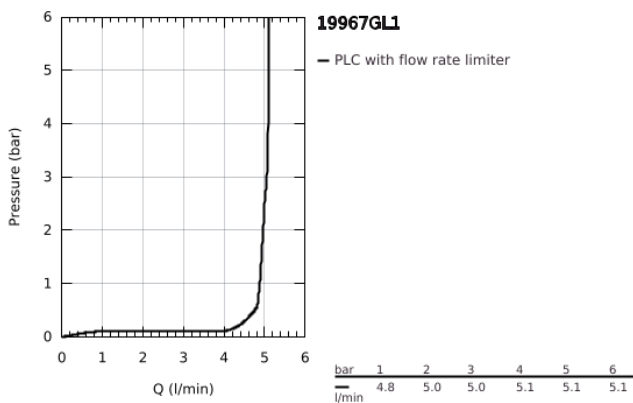

## 19 967 GL1 ESSENCE TWO-HOLE BASIN MIXER L-SIZE

### PRODUCT DESCRIPTION

- Colour: cool sunrise
- wall mounted
- trim set for use with rough-in set 23 571 000 / 32 635 000
- without concealed body
- metal escutcheon
- metal lever
- GROHE LongLife finish
- GROHE EcoJoy - less water, perfect flow
- maximum flow rate (at 3 bar): 5.7 l/min
- GROHE AquaGuide adjustable mousseur
- center distance 110 mm
- projection 230 mm