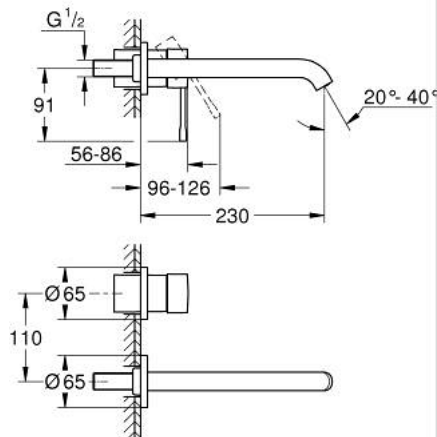

19 967 GL1 ESSENCE TWO-HOLE BASIN MIXER L-SIZE

PRODUCT DESCRIPTION

- Colour: cool sunrise
- wall mounted
- trim set for use with rough-in set 23 571 000 / 32 635 000
- without concealed body
- metal escutcheon
- metal lever
- GROHE LongLife finish
- GROHE EcoJoy mousseur 5.7 l/min
- GROHE AquaGuide adjustable mousseur
- center distance 110 mm
- projection 230 mm

19 967 GL1 ESSENCE TWO-HOLE BASIN MIXER L-SIZE

SPARE PARTS, January 2024 – now

- 1: Lever (Spare part-nr. 46916GL0)
- 2: Spout (Spare part-nr. 48639GL0)
- 2.1: Mousseur (Spare part-nr. 48480000)
- 2.2: Screw (Spare part-nr. 43094000)
- 3: Extension (Spare part-nr. 46943000)*
- * Optional accessories