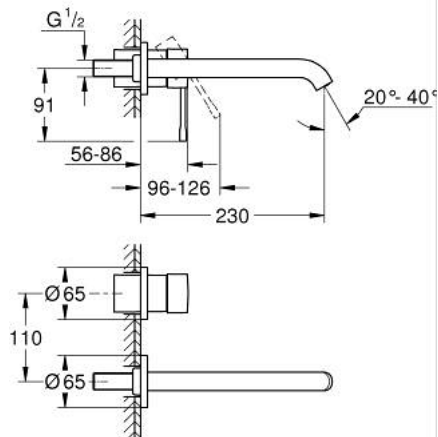

## 19 967 GL1 ESSENCE TWO-HOLE BASIN MIXER L-SIZE

### PRODUCT DESCRIPTION

- Colour: cool sunrise
- wall mounted
- trim set for use with rough-in set 23 571 000 / 32 635 000
- without concealed body
- metal escutcheon
- metal lever
- GROHE LongLife finish
- GROHE EcoJoy - less water, perfect flow
- maximum flow rate (at 3 bar): 5.7 l/min
- GROHE AquaGuide adjustable mousseur
- center distance 110 mm
- projection 230 mm

### SPARE PARTS, January 2024 – now

1: Lever (Spare part-nr. 46916GL0)

2: Spout (Spare part-nr. 48639GL0)

2.1: Mousseur (Spare part-nr. 48480000)

2.2: Screw (Spare part-nr. 43094000)

3: Extension (Spare part-nr. 46943000)\*