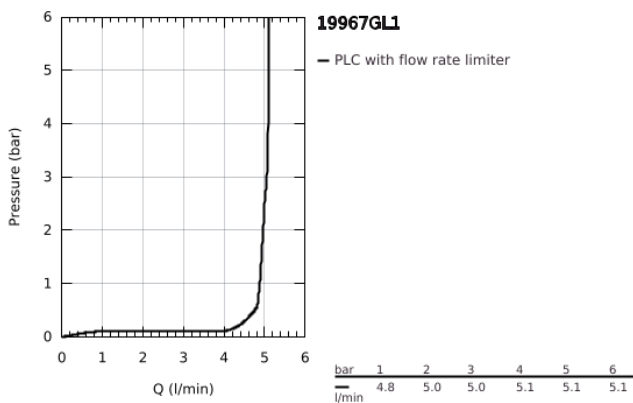

19 967 GL1 ESSENCE TWO-HOLE BASIN MIXER L-SIZE

PRODUCT DESCRIPTION

- Colour: cool sunrise
- wall mounted
- trim set for use with rough-in set 23 571 000 / 32 635 000
- without concealed body
- metal escutcheon
- metal lever
- GROHE LongLife finish
- GROHE EcoJoy mousseur 5.7 l/min
- GROHE AquaGuide adjustable mousseur
- center distance 110 mm
- projection 230 mm

19 967 GL1 ESSENCE TWO-HOLE BASIN MIXER L-SIZE

SPARE PARTS, January 2024 – now

- 1: Lever (Spare part-nr. 46916GL0)
- 2: Spout (Spare part-nr. 48639GL0)
- 2.1: Mousseur (Spare part-nr. 48480000)
- 2.2: Screw (Spare part-nr. 43094000)
- 3: Extension (Spare part-nr. 46943000)*
- * Optional accessories