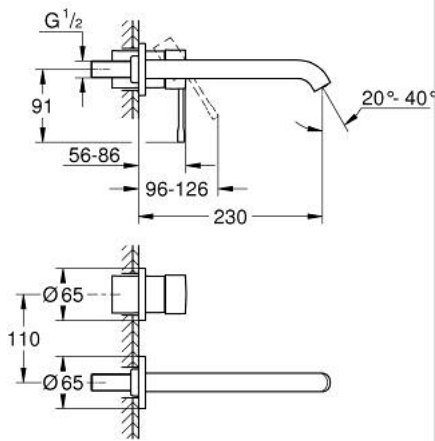

## 19 967 GN1 ESSENCE TWO-HOLE BASIN MIXER L-SIZE

### PRODUCT DESCRIPTION

- Colour: brushed cool sunrise
- wall mounted
- trim set for use with rough-in set 23 571 000 / 32 635 000
- without concealed body
- metal escutcheon
- metal lever
- GROHE LongLife finish
- GROHE EcoJoy - less water, perfect flow
- maximum flow rate (at 3 bar): 5.7 l/min
- GROHE AquaGuide adjustable mousseur
- center distance 110 mm
- projection 230 mm

### SPARE PARTS, January 2024 – now

- 1: Lever (Spare part-nr. 46916GN0)
- 2: Spout (Spare part-nr. 48639GN0)\*
- 2.1: Mousseur (Spare part-nr. 48480000)
- 2.2: Screw (Spare part-nr. 43094000)
- 3: Extension (Spare part-nr. 46943000)\*
- \* Optional accessories