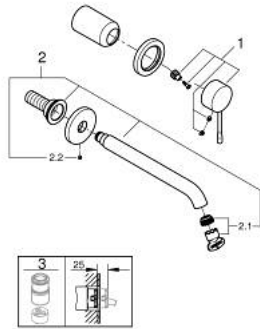

## 19 967 GN1 ESSENCE TWO-HOLE BASIN MIXER L-SIZE

### PRODUCT DESCRIPTION

- Colour: brushed cool sunrise
- wall mounted
- trim set for use with rough-in set 23 571 000 / 32 635 000
- without concealed body
- metal escutcheon
- metal lever
- GROHE LongLife finish
- GROHE EcoJoy - less water, perfect flow
- maximum flow rate (at 3 bar): 5.7 l/min
- GROHE AquaGuide adjustable mousseur
- center distance 110 mm
- projection 230 mm

### SPARE PARTS, January 2024 – now

- 1: Lever (Spare part-nr. 46916GN0)
- 2: Spout (Spare part-nr. 48639GN0)\*
- 2.1: Mousseur (Spare part-nr. 48480000)
- 2.2: Screw (Spare part-nr. 43094000)
- 3: Extension (Spare part-nr. 46943000)\*
- \* Optional accessories