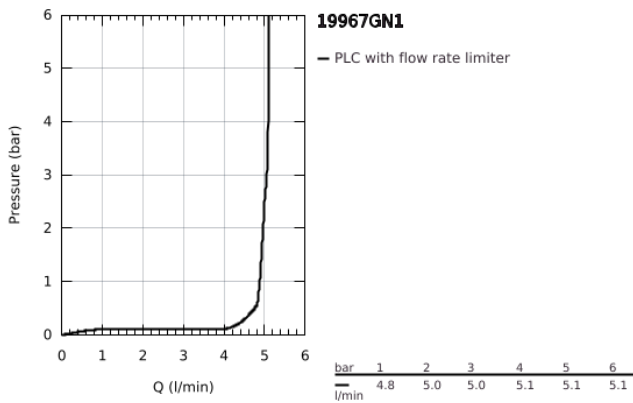

## 19 967 GN1 ESSENCE TWO-HOLE BASIN MIXER L-SIZE

### PRODUCT DESCRIPTION

- Colour: brushed cool sunrise
- wall mounted
- trim set for use with rough-in set 23 571 000 / 32 635 000
- without concealed body
- metal escutcheon
- metal lever
- GROHE LongLife finish
- GROHE EcoJoy - less water, perfect flow
- maximum flow rate (at 3 bar): 5.7 l/min
- GROHE AquaGuide adjustable mousseur
- center distance 110 mm
- projection 230 mm