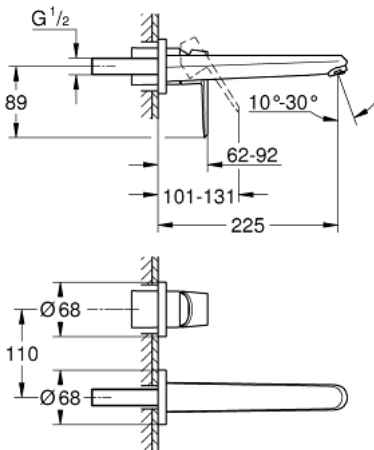

19 974 002 **EURODISC COSMOPOLITAN TWO-HOLE BASIN MIXER 1/2"**
L-SIZE

PRODUCT DESCRIPTION

- Colour: chrome
- wall mounted
- trim set for use with rough-in set 23 571 000 / 32 635 000
- without concealed body
- with metal plate
- metal lever
- GROHE LongLife finish
- GROHE EcoJoy - less water, perfect flow
- maximum flow rate (at 3 bar): 5 l/min
- GROHE AquaGuide adjustable mousseur
- center distance 110 mm
- projection 225 mm

19 974 002 **EURODISC COSMOPOLITAN TWO-HOLE BASIN MIXER 1/2"**
L-SIZE

SPARE PARTS, September 2019 – now

1: Lever (Spare part-nr. 46742000)

2: Flow straightener (Spare part-nr. 46837000)

3: Extension (Spare part-nr. 46943000)*