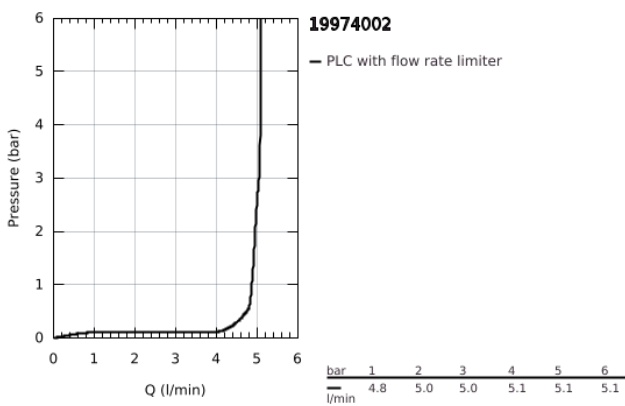

19 974 002 **EURODISC COSMOPOLITAN TWO-HOLE BASIN MIXER 1/2"**
L-SIZE

PRODUCT DESCRIPTION

- Colour: chrome
- wall mounted
- trim set for use with rough-in set 23 571 000 / 32 635 000
- without concealed body
- with metal plate
- metal lever
- GROHE LongLife finish
- GROHE EcoJoy - less water, perfect flow
- maximum flow rate (at 3 bar): 5 l/min
- GROHE AquaGuide adjustable mousseur
- center distance 110 mm
- projection 225 mm

19 974 002 **EURODISC COSMOPOLITAN TWO-HOLE BASIN MIXER 1/2"**
L-SIZE

SPARE PARTS, September 2019 – now

1: Lever (Spare part-nr. 46742000)

2: Flow straightener (Spare part-nr. 46837000)

3: Extension (Spare part-nr. 46943000)*