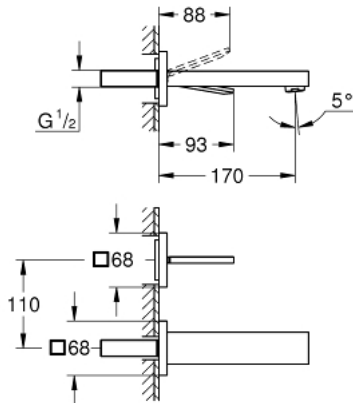

## 19 997 000 EUROCUBE JOY TWO-HOLE BASIN MIXER M-SIZE

### PRODUCT DESCRIPTION

- Colour: chrome
- wall mounted
- trim set for use with rough-in set 23 429 000
- without concealed body
- GROHE EcoJoy - less water, perfect flow
- maximum flow rate (at 3 bar): 5 l/min
- center distance 110 mm
- projection 170 mm

19 997 000 **EUROCUBE JOY TWO-HOLE BASIN MIXER**  
**M-SIZE**

**SPARE PARTS**, April 2015 – now

1: Lever (Spare part-nr. 46946000)

2: Mousseur (Spare part-nr. 48159000)

3: Extension-set, 25 mm (Spare part-nr. 46901000)\*