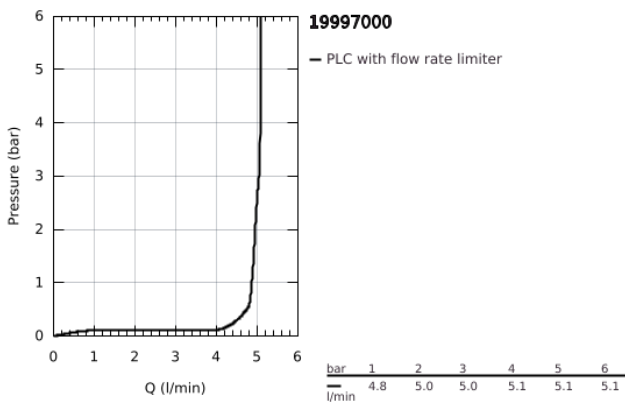

## 19 997 000 EUROCUBE JOY TWO-HOLE BASIN MIXER M-SIZE

### PRODUCT DESCRIPTION

- Colour: chrome
- wall mounted
- trim set for use with rough-in set 23 429 000
- without concealed body
- GROHE EcoJoy - less water, perfect flow
- maximum flow rate (at 3 bar): 5 l/min
- center distance 110 mm
- projection 170 mm

19 997 000 **EUROCUBE JOY TWO-HOLE BASIN MIXER**  
**M-SIZE**

**SPARE PARTS**, April 2015 – now

1: Lever (Spare part-nr. 46946000)

2: Mousseur (Spare part-nr. 48159000)

3: Extension-set, 25 mm (Spare part-nr. 46901000)\*