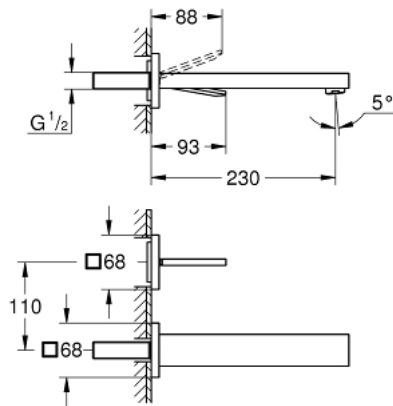

## 19 998 000 EUROCUBE JOY TWO-HOLE BASIN MIXER L-SIZE

### PRODUCT DESCRIPTION

- Colour: chrome
- wall mounted
- trim set for use with rough-in set 23 429 000
- without concealed body
- GROHE LongLife finish
- GROHE EcoJoy - less water, perfect flow
- maximum flow rate (at 3 bar): 5 l/min
- center distance 110 mm
- projection 230 mm

19 998 000 **EUROCUBE JOY TWO-HOLE BASIN MIXER**  
**L-SIZE**

**SPARE PARTS**, April 2015 – now

1: Lever (Spare part-nr. 46946000)

2: Mousseur (Spare part-nr. 48159000)

3: Extension-set, 25 mm (Spare part-nr. 46901000)\*