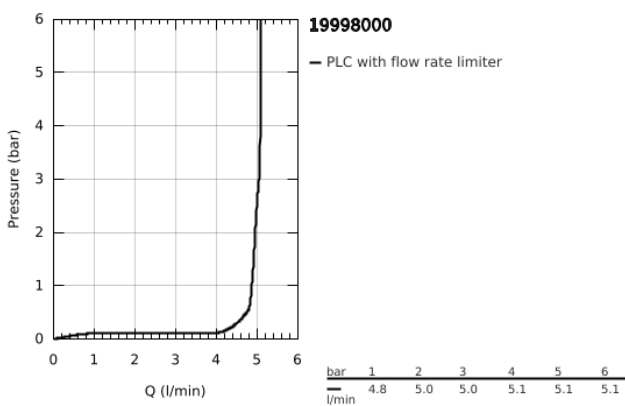

## 19 998 000 EUROCUBE JOY TWO-HOLE BASIN MIXER L-SIZE

### PRODUCT DESCRIPTION

- Colour: chrome
- wall mounted
- trim set for use with rough-in set 23 429 000
- without concealed body
- GROHE LongLife finish
- GROHE EcoJoy - less water, perfect flow
- maximum flow rate (at 3 bar): 5 l/min
- center distance 110 mm
- projection 230 mm

19 998 000 **EUROCUBE JOY TWO-HOLE BASIN MIXER**  
**L-SIZE**

**SPARE PARTS**, April 2015 – now

1: Lever (Spare part-nr. 46946000)

2: Mousseur (Spare part-nr. 48159000)

3: Extension-set, 25 mm (Spare part-nr. 46901000)\*