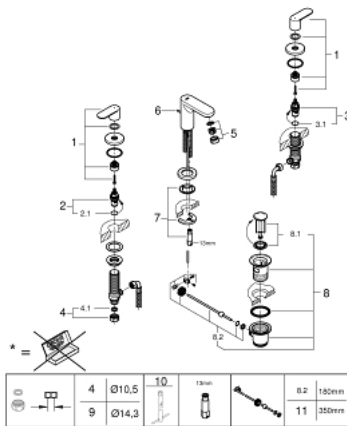

20 187 000 **EUROSMART COSMOPOLITAN THREE-HOLE BASIN MIXER 1/2" S-SIZE**

PRODUCT DESCRIPTION

- Colour: chrome
- metal lever
- ceramic headparts 1/2", 90°
- GROHE LongLife finish
- GROHE FastFixation installation system with centering support
- spout with mousseur
- pop-up waste set 1 1/4"
- pressure-proof, flexible connection hoses between spout and side valves
- union nut with 10.5 mm drilling

20 187 000 EUROSMART COSMOPOLITAN THREE-HOLE BASIN MIXER 1/2" S-SIZE

SPARE PARTS, August 2019 – now

- 1: Handle pair (Spare part-nr. 48306000)
 - 2: Ceramic headpart, 1/2" (Spare part-nr. 45882000)
 - 2.1: O-ring Ø 18.2 x Ø 1.7 (Spare part-nr. 0392400M)
 - 3: Ceramic headpart, 1/2" (Spare part-nr. 45883000)
 - 3.1: O-ring Ø 18.2 x Ø 1.7 (Spare part-nr. 0392400M)
 - 4: Coupling nut 1/2" (Spare part-nr. 1290100M)
 - 4.1: Fibre seal dia. Ø 18,5 x Ø 12 x 2 (Spare part-nr. 0138900M)
 - 5: Mousseur (Spare part-nr. 13929000)
 - 6: Pop-up rod (Spare part-nr. 46739000)
 - 7: Shank fastening assembly (Spare part-nr. 46671000)
 - 8: Waste set 1 1/4" (Spare part-nr. 28910000)
 - 8.1: Plug (Spare part-nr. 07182000)
 - 8.2: Eccentric rod (Spare part-nr. 07052000)
 - 9: Coupling nut 1/2" x 14.5 mm (Spare part-nr. 1290200M)*
 - 10: Mounting wrench (Spare part-nr. 19017000)*
 - 11: Eccentric rod (Spare part-nr. 07341000)*
- * Optional accessories