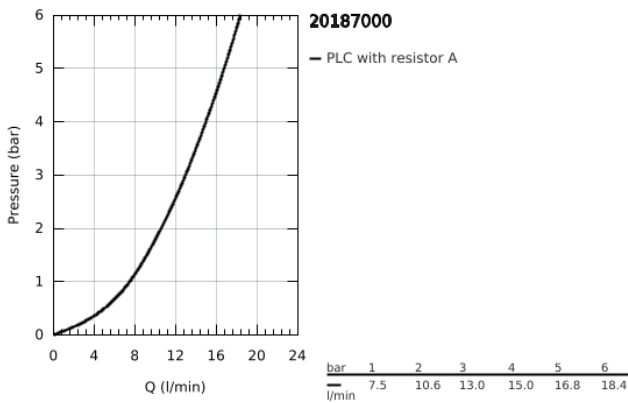

20 187 000 **EUROSMART COSMOPOLITAN THREE-HOLE BASIN MIXER 1/2" S-SIZE**

PRODUCT DESCRIPTION

- Colour: chrome
- metal lever
- ceramic headparts 1/2", 90°
- GROHE LongLife finish
- GROHE FastFixation installation system with centering support
- spout with mousseur
- pop-up waste set 1 1/4"
- pressure-proof, flexible connection hoses between spout and side valves
- union nut with 10.5 mm drilling

20 187 000 EUROSMART COSMOPOLITAN THREE-HOLE BASIN MIXER 1/2" S-SIZE

SPARE PARTS, August 2019 – now

- 1: Handle pair (Spare part-nr. 48306000)
 - 2: Ceramic headpart, 1/2" (Spare part-nr. 45882000)
 - 2.1: O-ring Ø 18.2 x Ø 1.7 (Spare part-nr. 0392400M)
 - 3: Ceramic headpart, 1/2" (Spare part-nr. 45883000)
 - 3.1: O-ring Ø 18.2 x Ø 1.7 (Spare part-nr. 0392400M)
 - 4: Coupling nut 1/2" (Spare part-nr. 1290100M)
 - 4.1: Fibre seal dia. Ø 18,5 x Ø 12 x 2 (Spare part-nr. 0138900M)
 - 5: Mousseur (Spare part-nr. 13929000)
 - 6: Pop-up rod (Spare part-nr. 46739000)
 - 7: Shank fastening assembly (Spare part-nr. 46671000)
 - 8: Waste set 1 1/4" (Spare part-nr. 28910000)
 - 8.1: Plug (Spare part-nr. 07182000)
 - 8.2: Eccentric rod (Spare part-nr. 07052000)
 - 9: Coupling nut 1/2" x 14.5 mm (Spare part-nr. 1290200M)*
 - 10: Mounting wrench (Spare part-nr. 19017000)*
 - 11: Eccentric rod (Spare part-nr. 07341000)*
- * Optional accessories