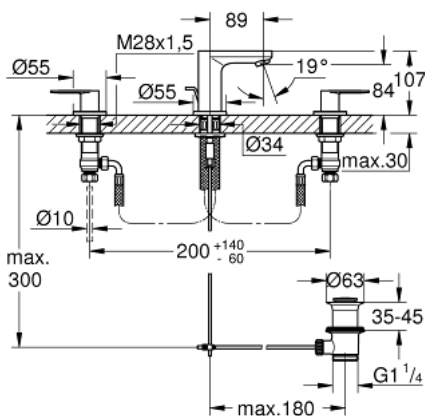

20 187 000 **EUROSMART COSMOPOLITAN THREE-HOLE BASIN MIXER 1/2" S-SIZE**

PRODUCT DESCRIPTION

- Colour: chrome
- metal lever
- ceramic headparts 1/2", 90°
- GROHE LongLife finish
- GROHE FastFixation installation system with centering support
- spout with mousseur
- pop-up waste set 1 1/4"
- pressure-proof, flexible connection hoses between spout and side valves
- union nut with 10.5 mm drilling

20 187 000 EUROSMART COSMOPOLITAN THREE-HOLE BASIN MIXER 1/2" S-SIZE

SPARE PARTS, August 2019 – now

- 1: Handle pair (Spare part-nr. 48306000)
 - 2: Ceramic headpart, 1/2" (Spare part-nr. 45882000)
 - 2.1: O-ring Ø 18.2 x Ø 1.7 (Spare part-nr. 0392400M)
 - 3: Ceramic headpart, 1/2" (Spare part-nr. 45883000)
 - 3.1: O-ring Ø 18.2 x Ø 1.7 (Spare part-nr. 0392400M)
 - 4: Coupling nut 1/2" (Spare part-nr. 1290100M)
 - 4.1: Fibre seal dia. Ø 18,5 x Ø 12 x 2 (Spare part-nr. 0138900M)
 - 5: Mousseur (Spare part-nr. 13929000)
 - 6: Pop-up rod (Spare part-nr. 46739000)
 - 7: Shank fastening assembly (Spare part-nr. 46671000)
 - 8: Waste set 1 1/4" (Spare part-nr. 28910000)
 - 8.1: Plug (Spare part-nr. 07182000)
 - 8.2: Eccentric rod (Spare part-nr. 07052000)
 - 9: Coupling nut 1/2" x 14.5 mm (Spare part-nr. 1290200M)*
 - 10: Mounting wrench (Spare part-nr. 19017000)*
 - 11: Eccentric rod (Spare part-nr. 07341000)*
- * Optional accessories