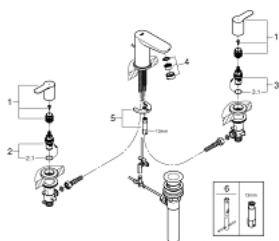

## 20 197 000 BAUEDGE THREE-HOLE BASIN MIXER 1/2"

### SPARE PARTS, November 2019 – now

- 1: Handle pair (Spare part-nr. 48322000)
- 2: Ceramic headpart, 1/2" (Spare part-nr. 45882000)
- 2.1: O-ring Ø 18.2 x Ø 1.7 (Spare part-nr. 0392400M)
- 3: Ceramic headpart, 1/2" (Spare part-nr. 45883000)
- 3.1: O-ring Ø 18.2 x Ø 1.7 (Spare part-nr. 0392400M)
- 4: Mousseur (Spare part-nr. 13929000)
- 5: Shank fastening assembly (Spare part-nr. 46671000)
- 6: Mounting wrench (Spare part-nr. 19017000)\*