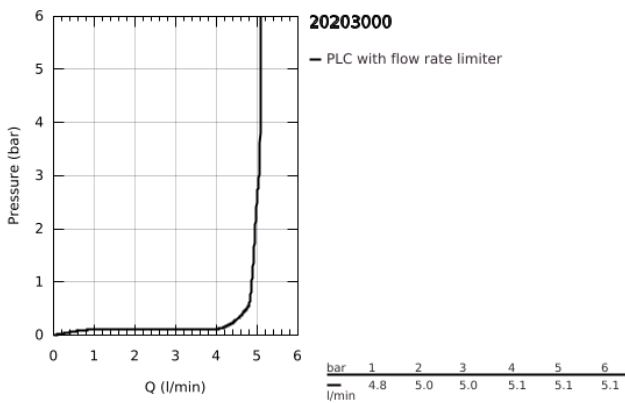

20 203 000 UNIVERSAL WALL-MOUNTED TAP DN15

PRODUCT DESCRIPTION

- Colour: chrome
- flow-stop mousseur
- ceramic disk headpart
- connection thread $\frac{1}{2}$ "
- GROHE LongLife finish
- GROHE EcoJoy - less water, perfect flow
- maximum flow rate (at 3 bar): 5 l/min
- projection 185 mm

20 203 000 UNIVERSAL WALL-MOUNTED TAP DN15

SPARE PARTS, January 2010 – now

1: Handle (Spare part-nr. 48041000)

1.1: Mousseur (Spare part-nr. 13998000)

2: Headpart (Spare part-nr. 48042000)