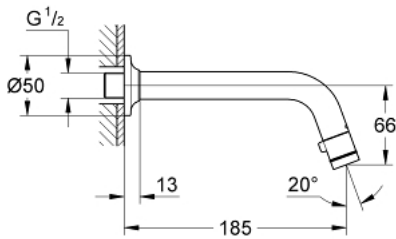

20 203 000 UNIVERSAL WALL-MOUNTED TAP DN15

PRODUCT DESCRIPTION

- Colour: chrome
- flow-stop mousseur
- ceramic disk headpart
- connection thread $\frac{1}{2}$ "
- GROHE LongLife finish
- GROHE EcoJoy - less water, perfect flow
- maximum flow rate (at 3 bar): 5 l/min
- projection 185 mm

20 203 000 UNIVERSAL WALL-MOUNTED TAP DN15

SPARE PARTS, January 2010 – now

1: Handle (Spare part-nr. 48041000)

1.1: Mousseur (Spare part-nr. 13998000)

2: Headpart (Spare part-nr. 48042000)