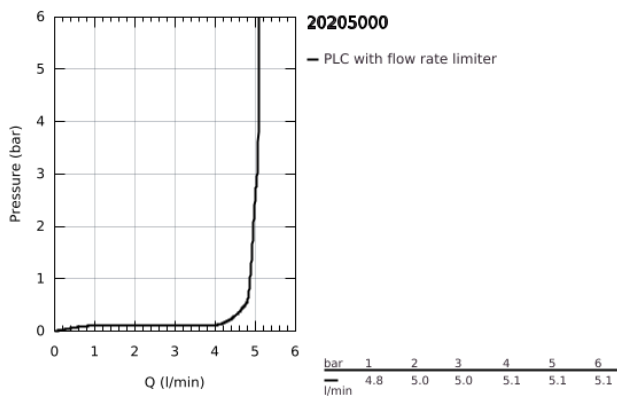

20 205 000 UNIVERSAL WALL-MOUNTED TAP DN15

PRODUCT DESCRIPTION

- Colour: chrome
- flow-stop mousseur
- ceramic disk headpart
- connection thread 1/2"
- GROHE LongLife finish
- GROHE EcoJoy - less water, perfect flow
- maximum flow rate (at 3 bar): 5 l/min
- projection 106 mm

20 205 000 UNIVERSAL WALL-MOUNTED TAP DN15

SPARE PARTS, January 2010 – now

1: Handle (Spare part-nr. 48041000)

1.1: Mousseur (Spare part-nr. 13998000)

2: Headpart (Spare part-nr. 48042000)