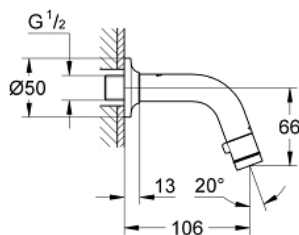

20 205 000 UNIVERSAL WALL-MOUNTED TAP DN15

PRODUCT DESCRIPTION

- Colour: chrome
- flow-stop mousseur
- ceramic disk headpart
- connection thread 1/2"
- GROHE LongLife finish
- GROHE EcoJoy - less water, perfect flow
- maximum flow rate (at 3 bar): 5 l/min
- projection 106 mm

20 205 000 UNIVERSAL WALL-MOUNTED TAP DN15

SPARE PARTS, January 2010 – now

1: Handle (Spare part-nr. 48041000)

1.1: Mousseur (Spare part-nr. 13998000)

2: Headpart (Spare part-nr. 48042000)