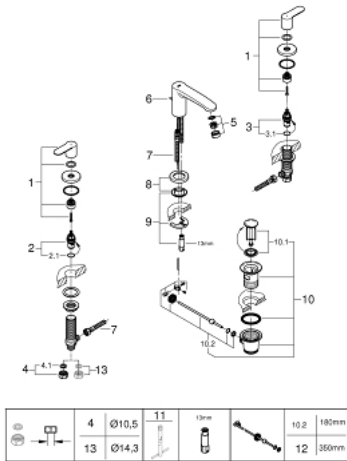

20 208 002 EUROSTYLE COSMOPOLITAN THREE-HOLE BASIN MIXER S-SIZE

SPARE PARTS, November 2021 – now

- 1: Handle pair (Spare part-nr. 48309000)
- 2: Ceramic headpart, 1/2" (Spare part-nr. 45882000)
- 2.1: O-ring Ø 18.2 x Ø 1.7 (Spare part-nr. 0392400M)
- 3: Ceramic headpart, 1/2" (Spare part-nr. 45883000)
- 3.1: O-ring Ø 18.2 x Ø 1.7 (Spare part-nr. 0392400M)
- 4: Coupling nut 1/2" (Spare part-nr. 1290100M)
- 4.1: Fibre seal dia. Ø 18,5 x Ø 12 x 2 (Spare part-nr. 0138900M)
- 5: Mousseur (Spare part-nr. 13929000)
- 6: Pop-up rod (Spare part-nr. 46739000)
- 7: Connection hose (Spare part-nr. 46255000)
- 8: Base plate (Spare part-nr. 48165000)
- 9: Shank fastening assembly (Spare part-nr. 46671000)
- 10: Waste set 1 1/4" (Spare part-nr. 28910000)
- 10.1: Plug (Spare part-nr. 07182000)
- 10.2: Eccentric rod (Spare part-nr. 07052000)
- 11: Mounting wrench (Spare part-nr. 19017000)*
- 12: Eccentric rod (Spare part-nr. 07341000)*
- 13: Coupling nut 1/2" x 14.5 mm (Spare part-nr. 1290200M)*