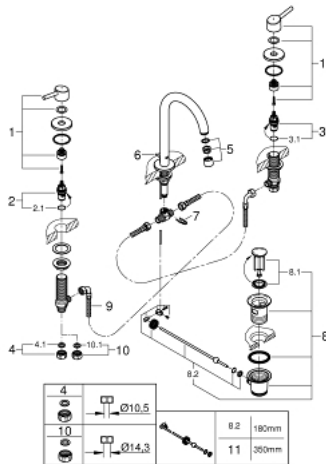

20 216 001 **CONCETTO THREE-HOLE BASIN MIXER 1/2"**  
**L-SIZE**

**PRODUCT DESCRIPTION**

- Colour: chrome
- ceramic headpart 1/2", 90°
- GROHE LongLife finish
- GROHE FastFixation installation system with centering support
- spout with mousseur
- pop-up waste set 1 1/4"
- pressure-proof, flexible connection hoses between middle-body and side valves
- union nut with 10.5 mm drilling

20 216 001 **CONCETTO THREE-HOLE BASIN MIXER 1/2"**  
**L-SIZE**

**SPARE PARTS**, February 2019 – now

- 1: Handle pair (Spare part-nr. 48310000)
  - 2: Ceramic headpart, 1/2" (Spare part-nr. 45882000)
  - 2.1: O-ring Ø 18.2 x Ø 1.7 (Spare part-nr. 0392400M)
  - 3: Ceramic headpart, 1/2" (Spare part-nr. 45883000)
  - 3.1: O-ring Ø 18.2 x Ø 1.7 (Spare part-nr. 0392400M)
  - 4: Coupling nut 1/2" (Spare part-nr. 1290100M)
  - 4.1: Fibre seal dia. Ø 18,5 x Ø 12 x 2 (Spare part-nr. 0138900M)
  - 5: Mousseur (Spare part-nr. 06574000)
  - 6: Pop-up rod (Spare part-nr. 65196000)
  - 7: Fixing clamp (Spare part-nr. 6554100M)
  - 8: Waste set 1 1/4" (Spare part-nr. 28910000)
  - 8.1: Plug (Spare part-nr. 07182000)
  - 8.2: Eccentric rod (Spare part-nr. 07052000)
  - 9: Flexible connection hose (Spare part-nr. 45704000)
  - 10: Coupling nut 1/2" x 14.5 mm (Spare part-nr. 1290200M)\*
  - 11: Eccentric rod (Spare part-nr. 07341000)\*
- \* Optional accessories