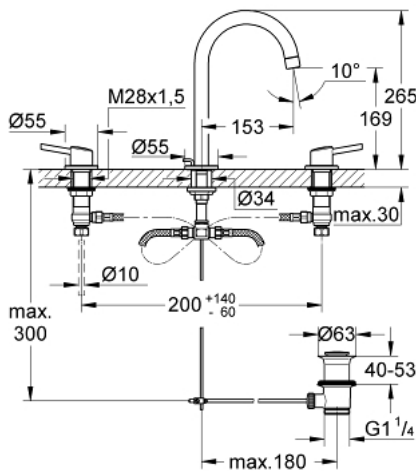

20 216 001 **CONCETTO THREE-HOLE BASIN MIXER 1/2"**  
**L-SIZE**

**PRODUCT DESCRIPTION**

- Colour: chrome
- ceramic headpart 1/2", 90°
- GROHE LongLife finish
- GROHE FastFixation installation system with centering support
- spout with mousseur
- pop-up waste set 1 1/4"
- pressure-proof, flexible connection hoses between middle-body and side valves
- union nut with 10.5 mm drilling

20 216 001 **CONCETTO THREE-HOLE BASIN MIXER 1/2"**  
**L-SIZE**

**SPARE PARTS**, February 2019 – now

- 1: Handle pair (Spare part-nr. 48310000)
  - 2: Ceramic headpart, 1/2" (Spare part-nr. 45882000)
  - 2.1: O-ring Ø 18.2 x Ø 1.7 (Spare part-nr. 0392400M)
  - 3: Ceramic headpart, 1/2" (Spare part-nr. 45883000)
  - 3.1: O-ring Ø 18.2 x Ø 1.7 (Spare part-nr. 0392400M)
  - 4: Coupling nut 1/2" (Spare part-nr. 1290100M)
  - 4.1: Fibre seal dia. Ø 18,5 x Ø 12 x 2 (Spare part-nr. 0138900M)
  - 5: Mousseur (Spare part-nr. 06574000)
  - 6: Pop-up rod (Spare part-nr. 65196000)
  - 7: Fixing clamp (Spare part-nr. 6554100M)
  - 8: Waste set 1 1/4" (Spare part-nr. 28910000)
  - 8.1: Plug (Spare part-nr. 07182000)
  - 8.2: Eccentric rod (Spare part-nr. 07052000)
  - 9: Flexible connection hose (Spare part-nr. 45704000)
  - 10: Coupling nut 1/2" x 14.5 mm (Spare part-nr. 1290200M)\*
  - 11: Eccentric rod (Spare part-nr. 07341000)\*
- \* Optional accessories