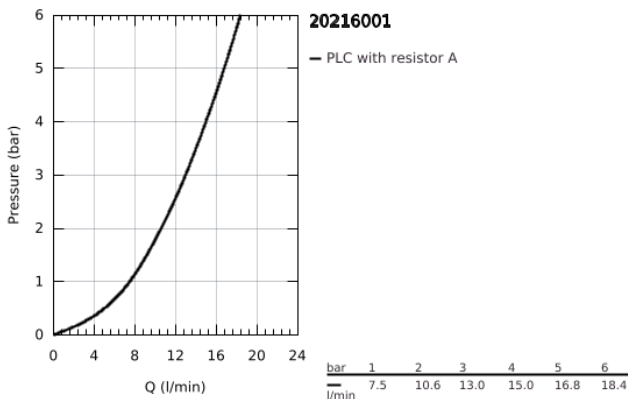

20 216 001 **CONCETTO THREE-HOLE BASIN MIXER 1/2"**  
**L-SIZE**

**PRODUCT DESCRIPTION**

- Colour: chrome
- ceramic headpart 1/2", 90°
- GROHE LongLife finish
- GROHE FastFixation installation system with centering support
- spout with mousseur
- pop-up waste set 1 1/4"
- pressure-proof, flexible connection hoses between middle-body and side valves
- union nut with 10.5 mm drilling

20 216 001 **CONCETTO THREE-HOLE BASIN MIXER 1/2"**  
**L-SIZE**

**SPARE PARTS**, February 2019 – now

- 1: Handle pair (Spare part-nr. 48310000)
  - 2: Ceramic headpart, 1/2" (Spare part-nr. 45882000)
  - 2.1: O-ring Ø 18.2 x Ø 1.7 (Spare part-nr. 0392400M)
  - 3: Ceramic headpart, 1/2" (Spare part-nr. 45883000)
  - 3.1: O-ring Ø 18.2 x Ø 1.7 (Spare part-nr. 0392400M)
  - 4: Coupling nut 1/2" (Spare part-nr. 1290100M)
  - 4.1: Fibre seal dia. Ø 18,5 x Ø 12 x 2 (Spare part-nr. 0138900M)
  - 5: Mousseur (Spare part-nr. 06574000)
  - 6: Pop-up rod (Spare part-nr. 65196000)
  - 7: Fixing clamp (Spare part-nr. 6554100M)
  - 8: Waste set 1 1/4" (Spare part-nr. 28910000)
  - 8.1: Plug (Spare part-nr. 07182000)
  - 8.2: Eccentric rod (Spare part-nr. 07052000)
  - 9: Flexible connection hose (Spare part-nr. 45704000)
  - 10: Coupling nut 1/2" x 14.5 mm (Spare part-nr. 1290200M)\*
  - 11: Eccentric rod (Spare part-nr. 07341000)\*
- \* Optional accessories