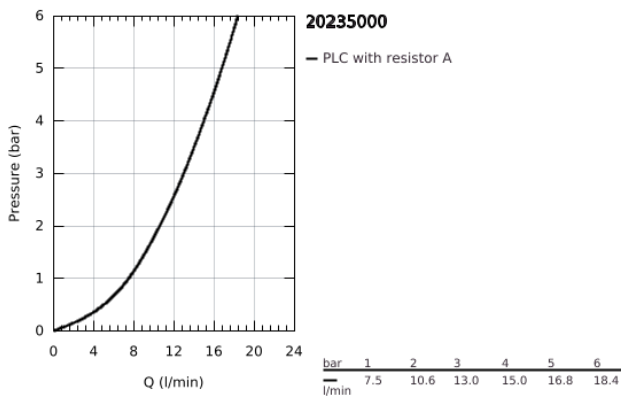

20 235 000 GROHE BAUFLOW BIBTAP 1/2"

PRODUCT DESCRIPTION

- Colour: chrome
- wall mounted
- metal lever
- ceramic headpart 1/2", 90°
- GROHE LongLife finish
- mousseur

20 235 000 GROHE BAUFLOW BIBTAP 1/2"

SPARE PARTS, June 2010 – now

- 1: Handle (Spare part-nr. 48119000)
- 1.1: Replacement handle connection kit (Spare part-nr. 45186000)
- 1.1.1: O-ring $\varnothing 18.2 \times \varnothing 1.7$ (Spare part-nr. 0392400M)
- 2: Ceramic headpart, 1/2" (Spare part-nr. 45882000)
- 2.1: O-ring $\varnothing 18.2 \times \varnothing 1.7$ (Spare part-nr. 0392400M)
- 3: Mousseur (Spare part-nr. 13928000)