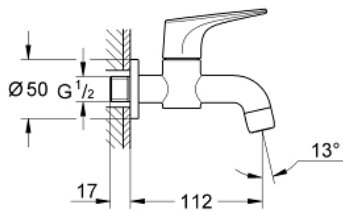

20 235 000 GROHE BAUFLOW BIBTAP 1/2"

PRODUCT DESCRIPTION

- Colour: chrome
- wall mounted
- metal lever
- ceramic headpart 1/2", 90°
- GROHE LongLife finish
- mousseur

20 235 000 GROHE BAUFLOW BIBTAP 1/2"

SPARE PARTS, June 2010 – now

- 1: Handle (Spare part-nr. 48119000)
- 1.1: Replacement handle connection kit (Spare part-nr. 45186000)
- 1.1.1: O-ring $\varnothing 18.2 \times \varnothing 1.7$ (Spare part-nr. 0392400M)
- 2: Ceramic headpart, 1/2" (Spare part-nr. 45882000)
- 2.1: O-ring $\varnothing 18.2 \times \varnothing 1.7$ (Spare part-nr. 0392400M)
- 3: Mousseur (Spare part-nr. 13928000)