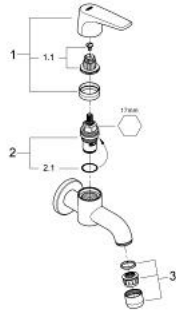

20 235 000 GROHE BAUFLOW BIBTAP 1/2"

PRODUCT DESCRIPTION

- Colour: chrome
- wall mounted
- metal lever
- ceramic headpart 1/2", 90°
- GROHE LongLife finish
- mousseur

20 235 000 GROHE BAUFLOW BIBTAP 1/2"

SPARE PARTS, June 2010 – now

- 1: Handle (Spare part-nr. 48119000)
- 1.1: Replacement handle connection kit (Spare part-nr. 45186000)
- 1.1.1: O-ring $\varnothing 18.2 \times \varnothing 1.7$ (Spare part-nr. 0392400M)
- 2: Ceramic headpart, 1/2" (Spare part-nr. 45882000)
- 2.1: O-ring $\varnothing 18.2 \times \varnothing 1.7$ (Spare part-nr. 0392400M)
- 3: Mousseur (Spare part-nr. 13928000)