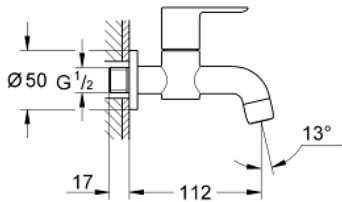

20 237 000 BAULOOB BIBTAP 1/2"

PRODUCT DESCRIPTION

- Colour: chrome
- wall mounted
- metal lever
- ceramic headpart 1/2", 90°
- mousseur
- GROHE LongLife finish

20 237 000 BAULOOP BIBTAP 1/2"

SPARE PARTS, June 2010 – now

1: Handle (Spare part-nr. 48121000)

1.1: Replacement handle connection kit (Spare part-nr. 45186000)

1.1.1: O-ring $\varnothing 18.2 \times \varnothing 1.7$ (Spare part-nr. 0392400M)

2: Ceramic headpart, 1/2" (Spare part-nr. 45882000)

2.1: O-ring $\varnothing 18.2 \times \varnothing 1.7$ (Spare part-nr. 0392400M)

3: Mousseur (Spare part-nr. 13928000)