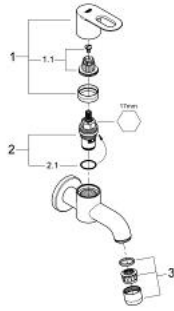

20 237 000 BAULOOB BIBTAP 1/2"

PRODUCT DESCRIPTION

- Colour: chrome
- wall mounted
- metal lever
- ceramic headpart 1/2", 90°
- mousseur
- GROHE LongLife finish

20 237 000 BAULOOP BIBTAP 1/2"

SPARE PARTS, June 2010 – now

1: Handle (Spare part-nr. 48121000)

1.1: Replacement handle connection kit (Spare part-nr. 45186000)

1.1.1: O-ring $\varnothing 18.2 \times \varnothing 1.7$ (Spare part-nr. 0392400M)

2: Ceramic headpart, 1/2" (Spare part-nr. 45882000)

2.1: O-ring $\varnothing 18.2 \times \varnothing 1.7$ (Spare part-nr. 0392400M)

3: Mousseur (Spare part-nr. 13928000)