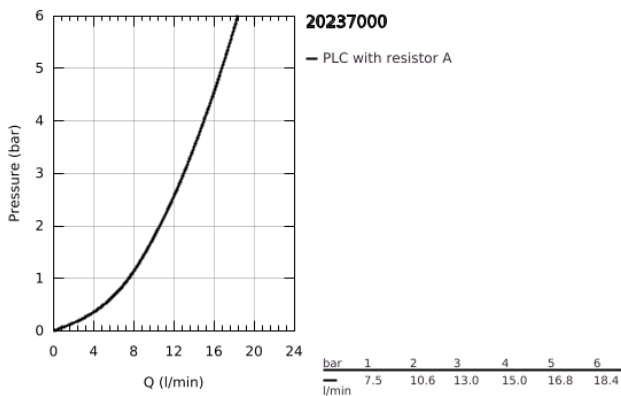

20 237 000 BAULOOB BIBTAP 1/2"

PRODUCT DESCRIPTION

- Colour: chrome
- wall mounted
- metal lever
- ceramic headpart 1/2", 90°
- mousseur
- GROHE LongLife finish

20 237 000 BAULOOP BIBTAP 1/2"

SPARE PARTS, June 2010 – now

1: Handle (Spare part-nr. 48121000)

1.1: Replacement handle connection kit (Spare part-nr. 45186000)

1.1.1: O-ring $\varnothing 18.2 \times \varnothing 1.7$ (Spare part-nr. 0392400M)

2: Ceramic headpart, 1/2" (Spare part-nr. 45882000)