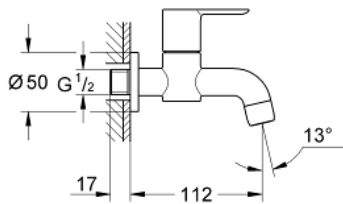

### PRODUCT DESCRIPTION

- Colour: chrome
- wall mounted
- metal lever
- ceramic headpart 1/2", 90°
- mousseur
- GROHE LongLife finish

### SPARE PARTS, June 2010 – now

- 1: Handle (Spare part-nr. 48142000)
- 1.1: Replacement handle connection kit (Spare part-nr. 45186000)
- 1.1.1: O-ring  $\varnothing 18.2 \times \varnothing 1.7$  (Spare part-nr. 0392400M)
- 2: Ceramic headpart, 1/2" (Spare part-nr. 45882000)
- 2.1: O-ring  $\varnothing 18.2 \times \varnothing 1.7$  (Spare part-nr. 0392400M)
- 3: Mousseur (Spare part-nr. 13928000)