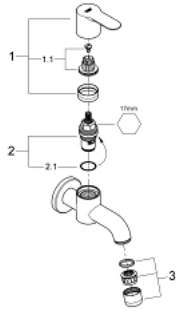

## 20 238 000 BAUEDGE BIBTAP 1/2"

### PRODUCT DESCRIPTION

- Colour: chrome
- wall mounted
- metal lever
- ceramic headpart 1/2", 90°
- mousseur
- GROHE LongLife finish

### SPARE PARTS, June 2010 – now

- 1: Handle (Spare part-nr. 48142000)
- 1.1: Replacement handle connection kit (Spare part-nr. 45186000)
- 1.1.1: O-ring  $\varnothing 18.2 \times \varnothing 1.7$  (Spare part-nr. 0392400M)
- 2: Ceramic headpart, 1/2" (Spare part-nr. 45882000)
- 2.1: O-ring  $\varnothing 18.2 \times \varnothing 1.7$  (Spare part-nr. 0392400M)
- 3: Mousseur (Spare part-nr. 13928000)