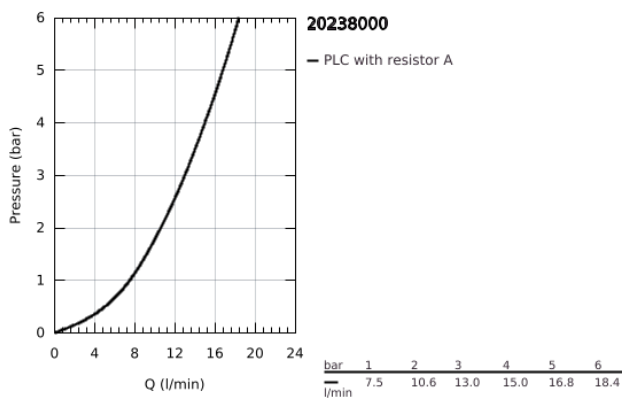

## 20 238 000 BAUEDGE BIBTAP 1/2"

### PRODUCT DESCRIPTION

- Colour: chrome
- wall mounted
- metal lever
- ceramic headpart 1/2", 90°
- mousseur
- GROHE LongLife finish