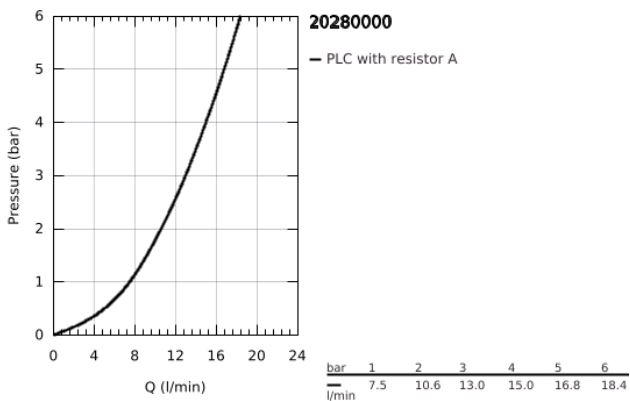

20 280 000 **GROHE BAUFLOW BIBTAP 2 IN 1 1/2"**

PRODUCT DESCRIPTION

- Colour: chrome
- wall mounted
- metal lever for spout activation
- ceramic headpart 1/2", 90°
- knob handle for outlet activation
- shower outlet 1/2"
- GROHE LongLife finish
- mousseur

20 280 000 GROHE BAUFLOW BIBTAP 2 IN 1 1/2"

SPARE PARTS, June 2010 – now

1: Handle (Spare part-nr. 48119000)

1.1: Replacement handle connection kit (Spare part-nr. 45186000)

1.1.1: O-ring \varnothing 18.2 x \varnothing 1.7 (Spare part-nr. 0392400M)

2: Ceramic headpart, 1/2" (Spare part-nr. 45882000)

2.1: O-ring \varnothing 18.2 x \varnothing 1.7 (Spare part-nr. 0392400M)

3: Mousseur (Spare part-nr. 13928000)