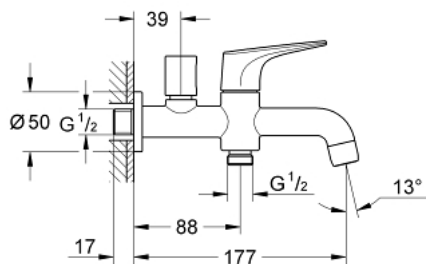

20 280 000 **GROHE BAUFLOW BIBTAP 2 IN 1 1/2"**

PRODUCT DESCRIPTION

- Colour: chrome
- wall mounted
- metal lever for spout activation
- ceramic headpart 1/2", 90°
- knob handle for outlet activation
- shower outlet 1/2"
- GROHE LongLife finish
- mousseur

20 280 000 GROHE BAUFLOW BIBTAP 2 IN 1 1/2"

SPARE PARTS, June 2010 – now

1: Handle (Spare part-nr. 48119000)

1.1: Replacement handle connection kit (Spare part-nr. 45186000)

1.1.1: O-ring \varnothing 18.2 x \varnothing 1.7 (Spare part-nr. 0392400M)

2: Ceramic headpart, 1/2" (Spare part-nr. 45882000)

2.1: O-ring \varnothing 18.2 x \varnothing 1.7 (Spare part-nr. 0392400M)

3: Mousseur (Spare part-nr. 13928000)