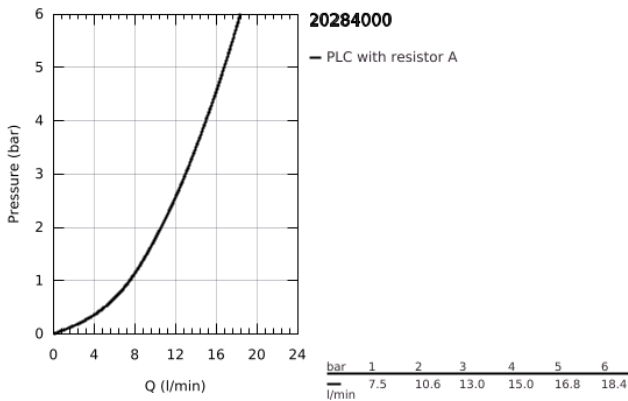

20 284 000 **BIBTAP 2 IN 1 1/2"**

**PRODUCT DESCRIPTION**

- Colour: chrome
- wall mounted
- metal lever for spout activation
- ceramic headpart 1/2", 90°
- knob handle for outlet activation
- shower outlet 1/2"
- mousseur
- GROHE LongLife finish

## 20 284 000 **BIBTAP 2 IN 1 1/2"**

2: Ceramic headpart, 1/2" (Spare part-nr. 45882000)

2.1: O-ring  $\varnothing 18.2 \times \varnothing 1.7$  (Spare part-nr. 0392400M)

3: Mousseur (Spare part-nr. 13928000)