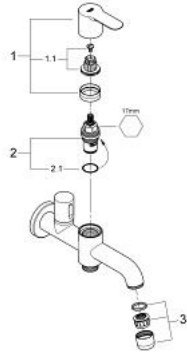

20 284 000 **BIBTAP 2 IN 1 1/2"**

**PRODUCT DESCRIPTION**

- Colour: chrome
- wall mounted
- metal lever for spout activation
- ceramic headpart 1/2", 90°
- knob handle for outlet activation
- shower outlet 1/2"
- mousseur
- GROHE LongLife finish

## 20 284 000 **BIBTAP 2 IN 1 1/2"**

### **SPARE PARTS**, June 2010 – now

1: Handle (Spare part-nr. 48142000)

1.1: Replacement handle connection kit (Spare part-nr. 45186000)

1.1.1: O-ring  $\varnothing 18.2 \times \varnothing 1.7$  (Spare part-nr. 0392400M)

2: Ceramic headpart, 1/2" (Spare part-nr. 45882000)

2.1: O-ring  $\varnothing 18.2 \times \varnothing 1.7$  (Spare part-nr. 0392400M)

3: Mousseur (Spare part-nr. 13928000)