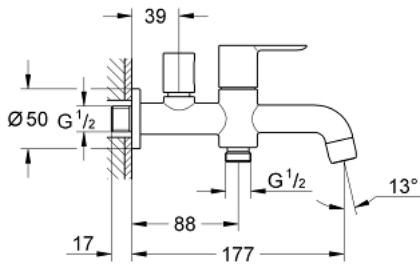

20 284 000 **BIBTAP 2 IN 1 1/2"**

**PRODUCT DESCRIPTION**

- Colour: chrome
- wall mounted
- metal lever for spout activation
- ceramic headpart 1/2", 90°
- knob handle for outlet activation
- shower outlet 1/2"
- mousseur
- GROHE LongLife finish

## 20 284 000 **BIBTAP 2 IN 1 1/2"**

### **SPARE PARTS**, June 2010 – now

1: Handle (Spare part-nr. 48142000)

1.1: Replacement handle connection kit (Spare part-nr. 45186000)

1.1.1: O-ring  $\varnothing 18.2 \times \varnothing 1.7$  (Spare part-nr. 0392400M)

2: Ceramic headpart, 1/2" (Spare part-nr. 45882000)

2.1: O-ring  $\varnothing 18.2 \times \varnothing 1.7$  (Spare part-nr. 0392400M)

3: Mousseur (Spare part-nr. 13928000)