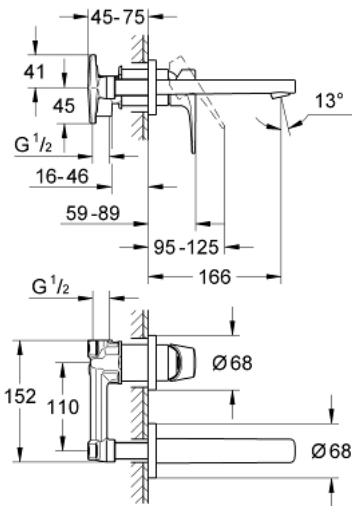

20 287 000 BAUFLOW TWO-HOLE BASIN MIXER

PRODUCT DESCRIPTION

- Colour: chrome
- wall mounted
- consisting of:
 - set for final installation
 - concealed body
 - metal lever
- GROHE SmoothControl 35 mm ceramic cartridge
- GROHE LongLife finish
- mousseur
- center distance 110 mm
- projection 166 mm

20 287 000 BAUFLOW TWO-HOLE BASIN MIXER

SPARE PARTS, June 2010 – now

1: lever (Spare part-nr. 46774000)

2: Mousseur (Spare part-nr. 13929000)

3: Extension (Spare part-nr. 46627000)*

* Optional accessories