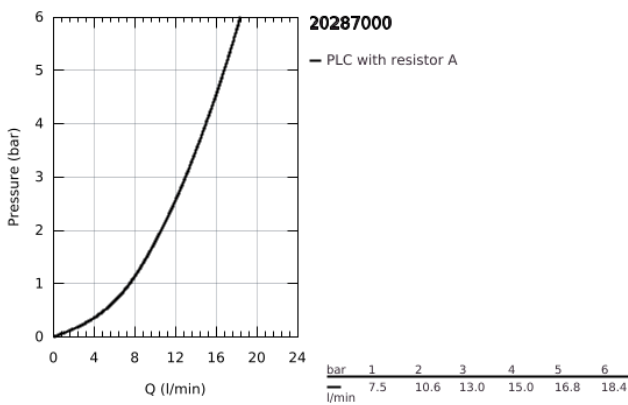

20 287 000 BAUFLOW TWO-HOLE BASIN MIXER

PRODUCT DESCRIPTION

- Colour: chrome
- wall mounted
- consisting of:
 - set for final installation
 - concealed body
 - metal lever
- GROHE SmoothControl 35 mm ceramic cartridge
- GROHE LongLife finish
- mousseur
- center distance 110 mm
- projection 166 mm

20 287 000 BAUFLOW TWO-HOLE BASIN MIXER

SPARE PARTS, June 2010 – now

1: lever (Spare part-nr. 46774000)

2: Mousseur (Spare part-nr. 13929000)

3: Extension (Spare part-nr. 46627000)*

* Optional accessories