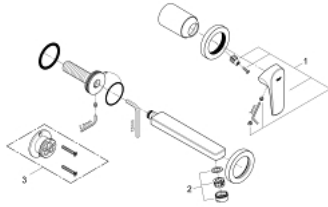

20 287 000 BAUFLOW TWO-HOLE BASIN MIXER

PRODUCT DESCRIPTION

- Colour: chrome
- wall mounted
- consisting of:
 - set for final installation
 - concealed body
 - metal lever
- GROHE SmoothControl 35 mm ceramic cartridge
- GROHE LongLife finish
- mousseur
- center distance 110 mm
- projection 166 mm

20 287 000 BAUFLOW TWO-HOLE BASIN MIXER

SPARE PARTS, June 2010 – now

1: lever (Spare part-nr. 46774000)

2: Mousseur (Spare part-nr. 13929000)

3: Extension (Spare part-nr. 46627000)*

* Optional accessories