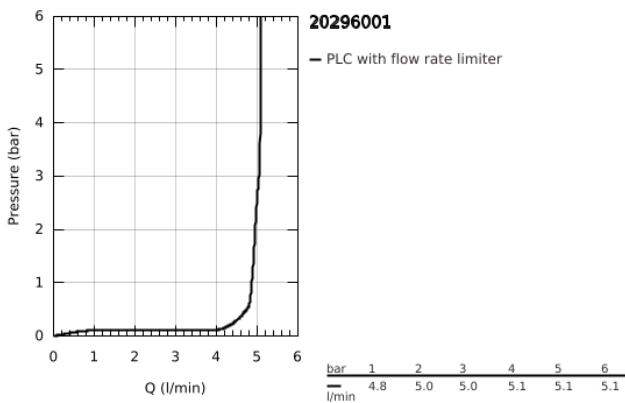

20 296 001 **ESSENCE THREE-HOLE BASIN MIXER 1/2"**  
**M-SIZE**

**PRODUCT DESCRIPTION**

- Colour: chrome
- metal lever
- ceramic headparts 1/2", 90°
- GROHE LongLife finish
- GROHE EcoJoy - less water, perfect flow
- maximum flow rate (at 3 bar): 5 l/min
- GROHE AquaGuide adjustable mousseur
- pop-up waste set 1 1/4"
- pressure-proof, flexible connection hoses between spout and side valves
- min. recommended pressure 1.0 bar
- union nut 1/2" x 10.5 mm

20 296 001 **ESSENCE THREE-HOLE BASIN MIXER 1/2"**  
**M-SIZE**

**SPARE PARTS**, April 2024 – now

- 1: Handle pair (Spare part-nr. 48330000)
- 2: Ceramic headpart, 1/2" (Spare part-nr. 45882000)
- 2.1: O-ring  $\varnothing$  18.2 x  $\varnothing$  1.7 (Spare part-nr. 0392400M)
- 3: Ceramic headpart, 1/2" (Spare part-nr. 45883000)
- 3.1: O-ring  $\varnothing$  18.2 x  $\varnothing$  1.7 (Spare part-nr. 0392400M)
- 4: Pop-up rod (Spare part-nr. 65196000)
- 5: Mousseur (Spare part-nr. 48270000)
- 6: Fixing clamp (Spare part-nr. 6554100M)
- 7: Waste set 1 1/4" (Spare part-nr. 28910000)
- 7.1: Plug (Spare part-nr. 07182000)
- 7.2: Eccentric rod (Spare part-nr. 07052000)
- 8: Coupling nut 1/2" (Spare part-nr. 1290100M)
- 8.1: Fibre seal dia.  $\varnothing$  18,5 x  $\varnothing$  12 x 2 (Spare part-nr. 0138900M)
- 9: Flexible connection hose (Spare part-nr. 45704000)
- 10: Eccentric rod (Spare part-nr. 07341000)\*