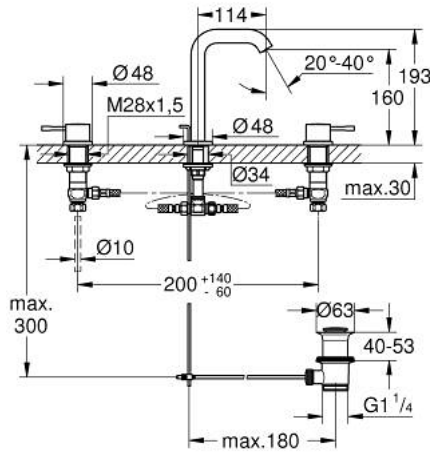

20 296 001 **ESSENCE THREE-HOLE BASIN MIXER 1/2"**  
**M-SIZE**

**PRODUCT DESCRIPTION**

- Colour: chrome
- metal lever
- ceramic headparts 1/2", 90°
- GROHE LongLife finish
- GROHE EcoJoy - less water, perfect flow
- maximum flow rate (at 3 bar): 5 l/min
- GROHE AquaGuide adjustable mousseur
- pop-up waste set 1 1/4"
- pressure-proof, flexible connection hoses between spout and side valves
- min. recommended pressure 1.0 bar
- union nut 1/2" x 10.5 mm

20 296 001 **ESSENCE THREE-HOLE BASIN MIXER 1/2"**  
**M-SIZE**

**SPARE PARTS**, April 2024 – now

- 1: Handle pair (Spare part-nr. 48330000)
- 2: Ceramic headpart, 1/2" (Spare part-nr. 45882000)
- 2.1: O-ring  $\varnothing$  18.2 x  $\varnothing$  1.7 (Spare part-nr. 0392400M)
- 3: Ceramic headpart, 1/2" (Spare part-nr. 45883000)
- 3.1: O-ring  $\varnothing$  18.2 x  $\varnothing$  1.7 (Spare part-nr. 0392400M)
- 4: Pop-up rod (Spare part-nr. 65196000)
- 5: Mousseur (Spare part-nr. 48270000)
- 6: Fixing clamp (Spare part-nr. 6554100M)
- 7: Waste set 1 1/4" (Spare part-nr. 28910000)
- 7.1: Plug (Spare part-nr. 07182000)
- 7.2: Eccentric rod (Spare part-nr. 07052000)
- 8: Coupling nut 1/2" (Spare part-nr. 1290100M)
- 8.1: Fibre seal dia.  $\varnothing$  18,5 x  $\varnothing$  12 x 2 (Spare part-nr. 0138900M)
- 9: Flexible connection hose (Spare part-nr. 45704000)
- 10: Eccentric rod (Spare part-nr. 07341000)\*